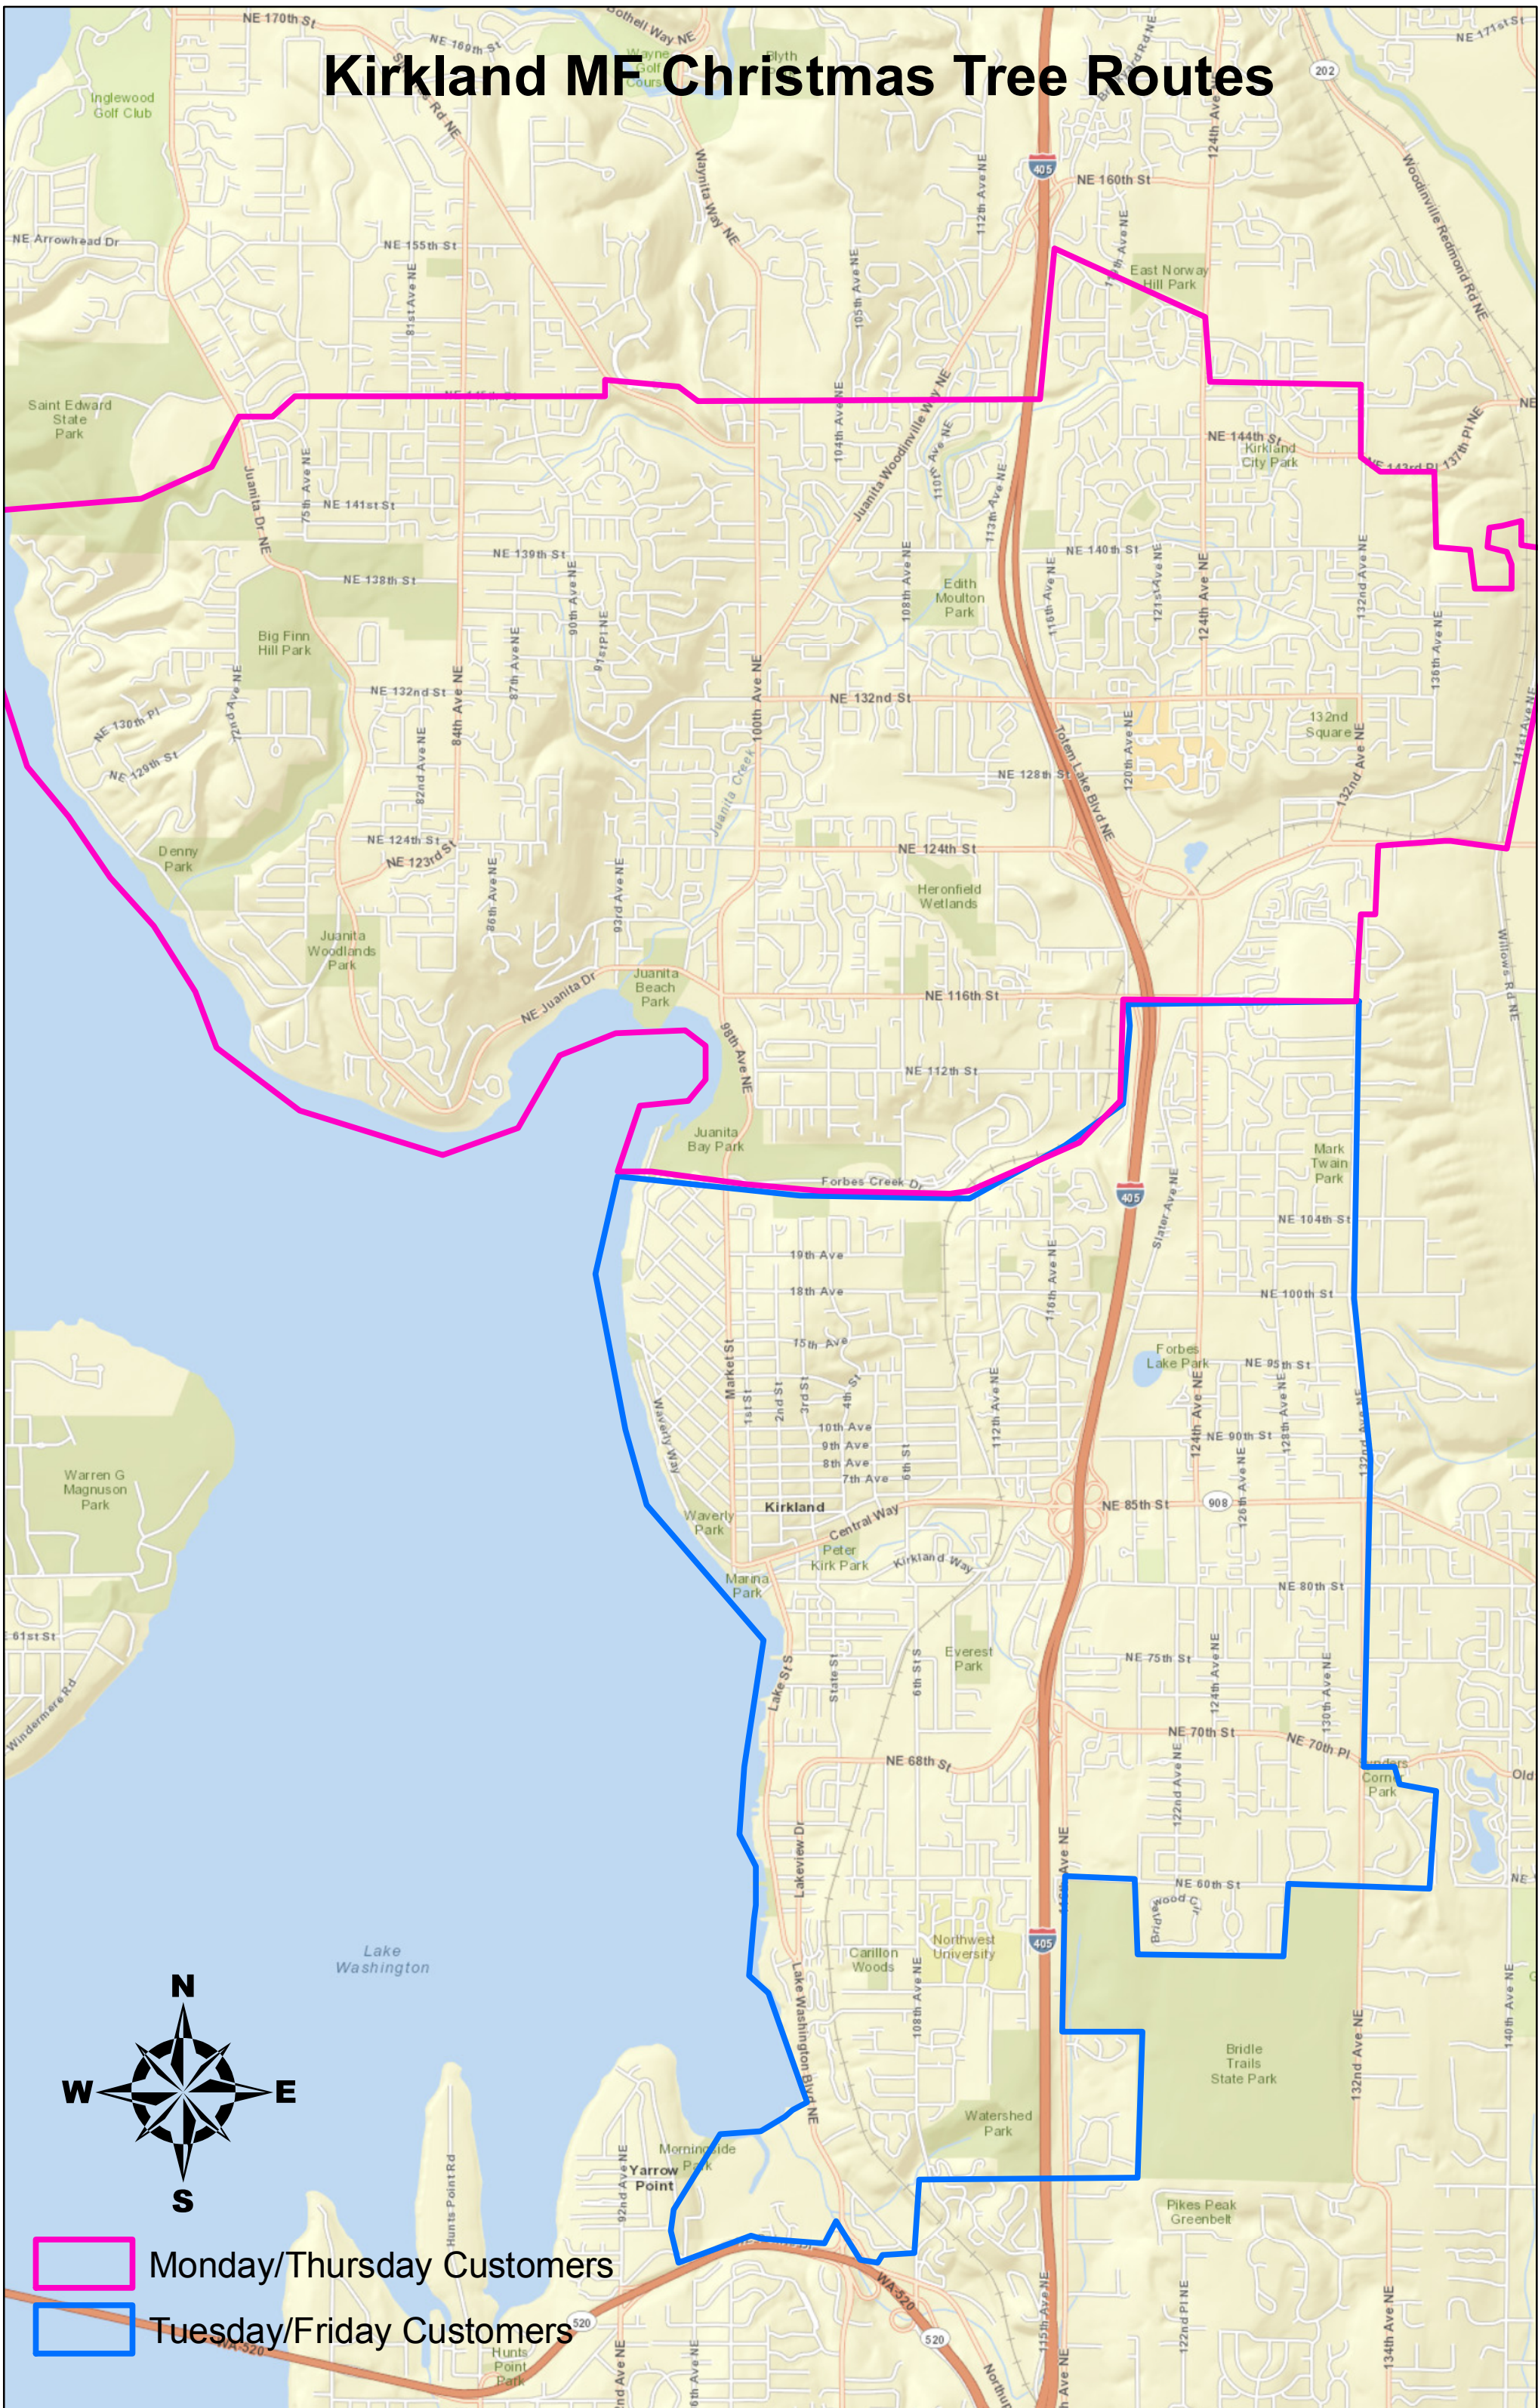

Kirkland MF Christmas Tree Routes

-  Monday/Thursday Customers
-  Tuesday/Friday Customers