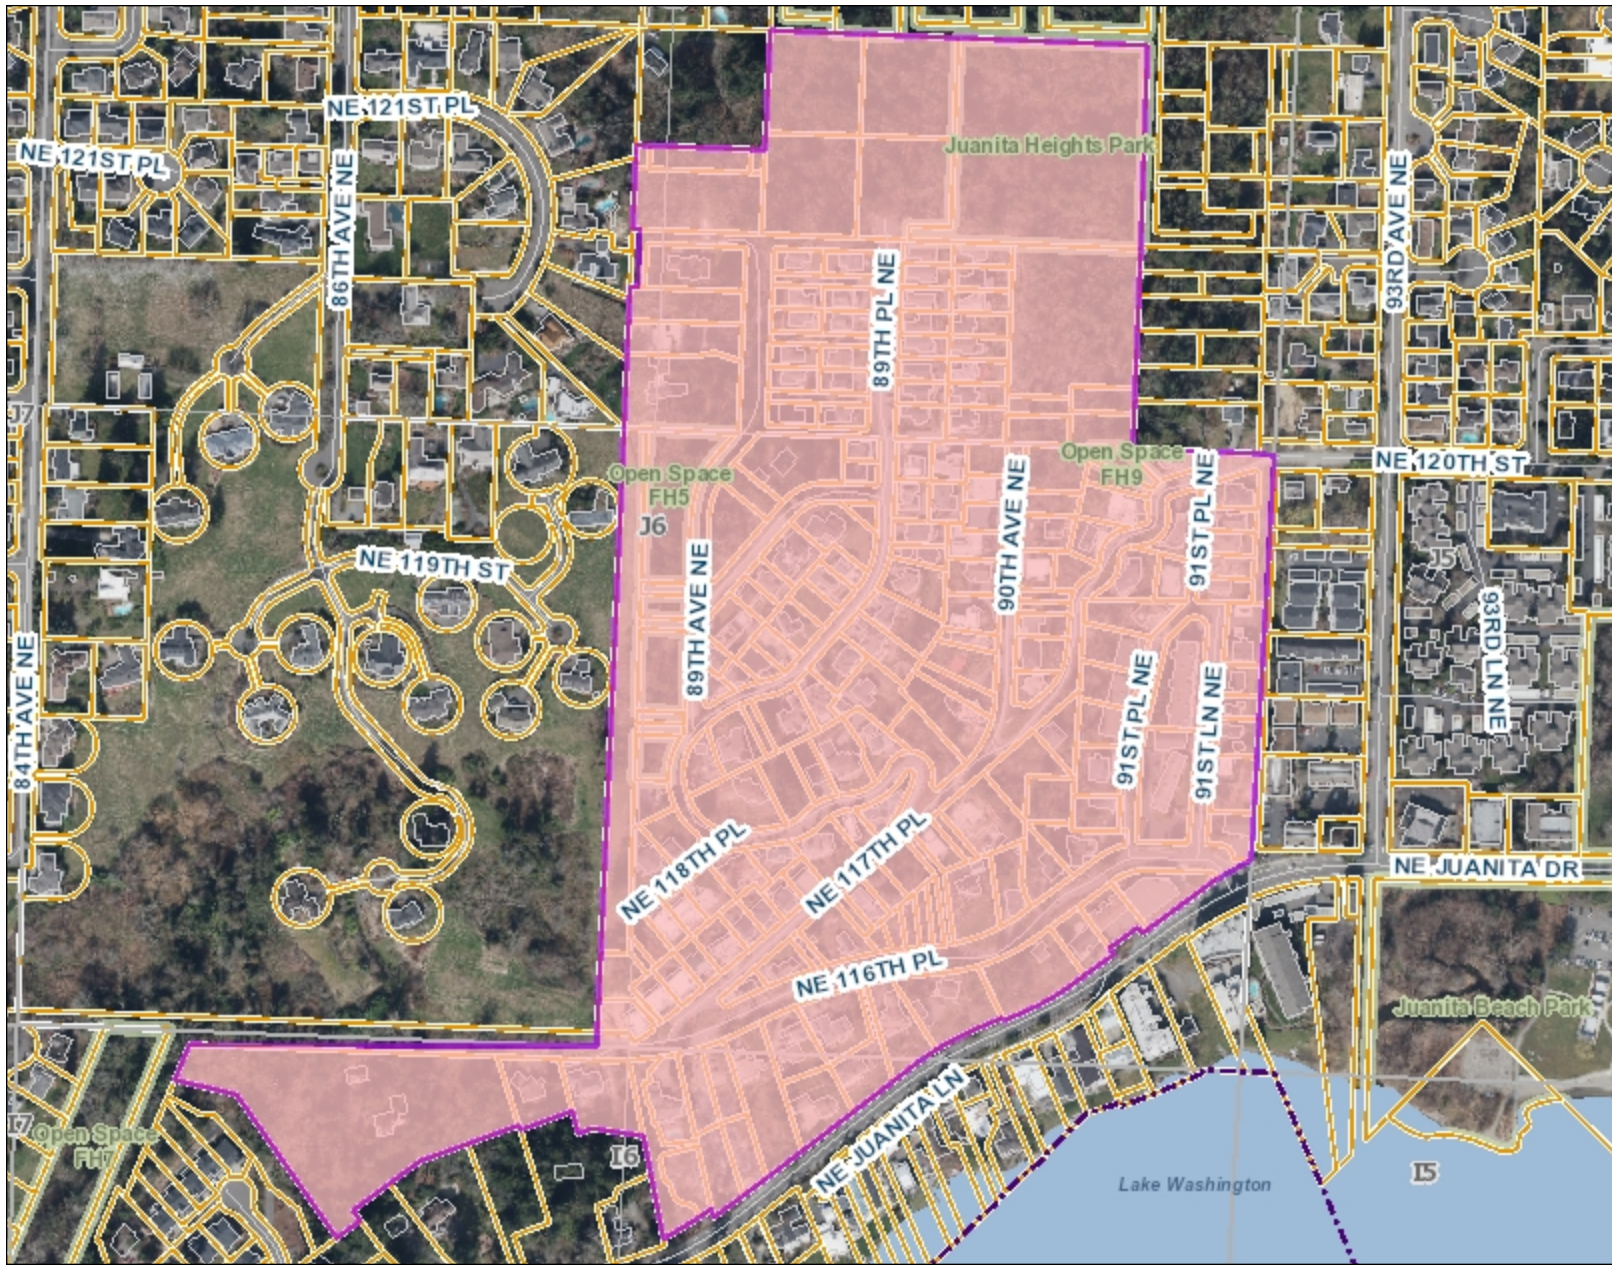

City of Kirkland GIS

Legend

- Goat Hill
- City Limits
- Grid
- QQ Grid
- Cross Kirkland Corridor
- Regional Rail Corridor
- Streets
- Parcels
- Buildings
- Lakes
- Parks
- Schools
- Olympic Pipeline Corridor
- Water Body Area

1: 4,916

Notes

819.3 0 409.63 819.3 Feet

NAD_1983_StatePlane_Washington_North_FIPS_4601_Feet

Produced by the City of Kirkland. © 2023 City of Kirkland, all rights reserved.
No warranties of any sort, including but not limited to accuracy, fitness, or merchantability, accompany this product.