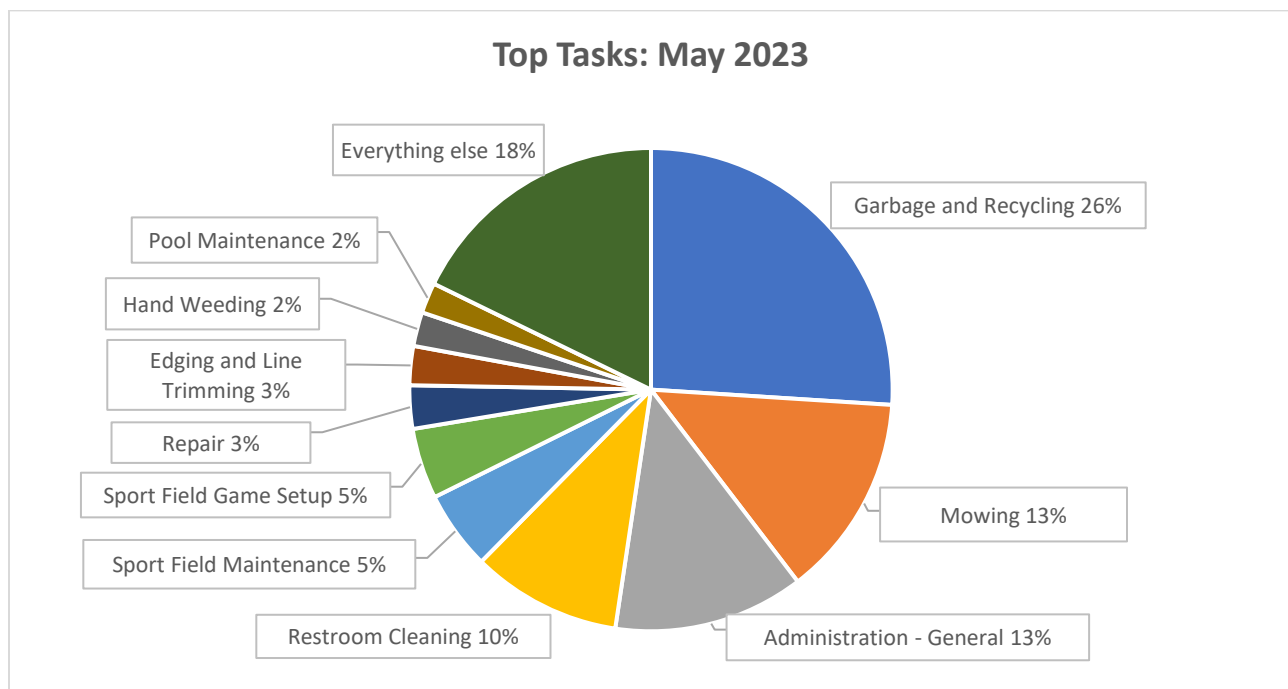

Kirkland Parks Maintenance Report: May 2023

Labor Hours by Task

Task	Labor Hours
Administration - General	613
Administration - Meetings	22
Administration - Training	44
Beach Maintenance	7
Brush Clearing	47
Cemetery and Burial Services	35
Cleaning	43.25
Contracted Crew Restoration of Natural Areas	3.5
Edging and Line Trimming	125.5
Equipment Maintenance	79.5
Event Support	84
Garbage and Recycling	1249.75
Hand Weeding	109.5
Inspection	82.75
Installation	87.25
Inventory Management	12.25
Leading	10
Leaf Removal and Blowing	41

Task	Labor Hours
Mowing	653.5
Mulching and Soil Ammendments	46.5
Nursery Management	2
Outreach and Education	9
Pesticide Application	1
Pool Maintenance	98.25
Pruning	33.5
Repair	139.25
Restroom Cleaning	481.75
Sport Field Game Setup	227.25
Sport Field Maintenance	253.25
Tree Inspection and Inventory	18.5
Tree Removal and Chipping	38.25
Turf Repair and Maintenance	46
Water Chemistry	4.5
Watering	13.75
Winterization and Spring Start Up	42.5
Grand Total	4,805