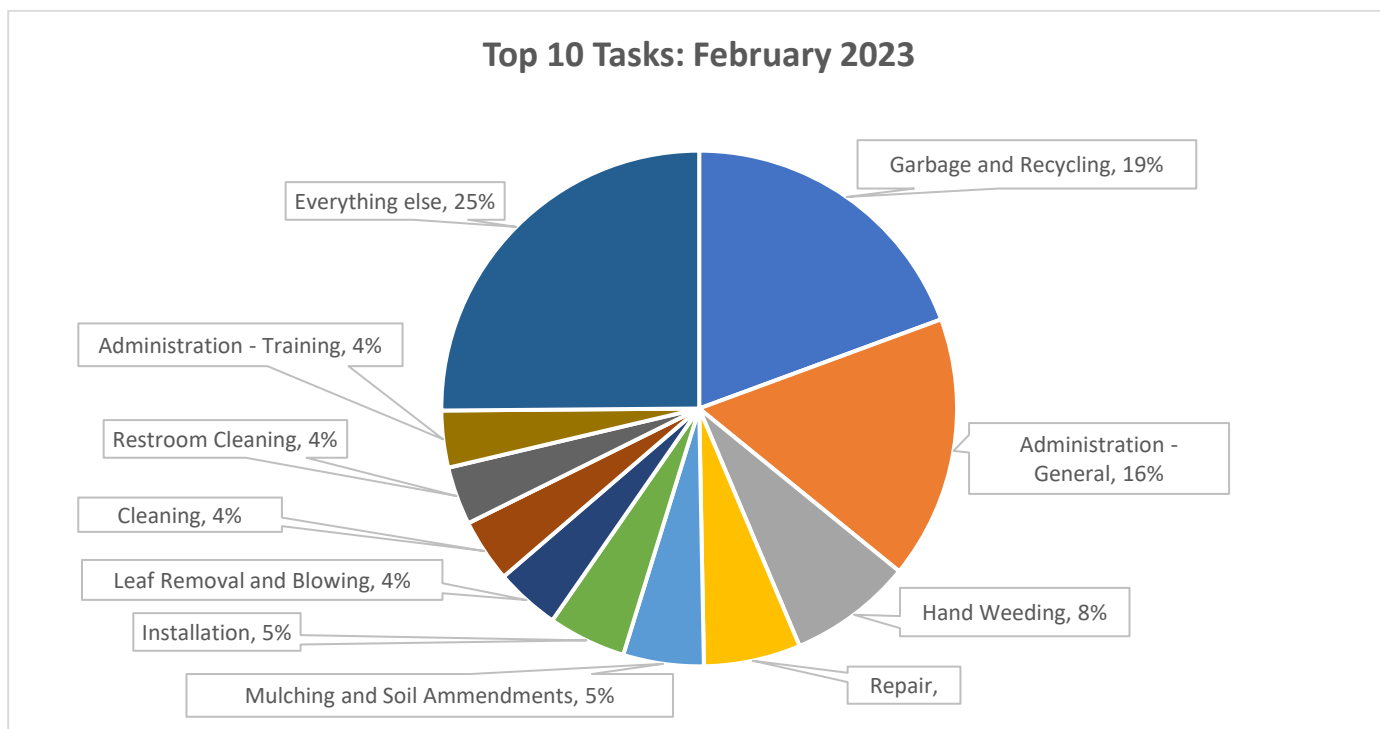

Kirkland Parks Maintenance Report: February 2023

Labor Hours by Task

Task	Labor Hours
Administration - General	586.5
Administration - Meetings	31.25
Administration - Training	126.75
Brush Clearing	47.75
Cemetery and Burial Services	56.5
Cleaning	141
Contracted Crew Restoration of Natural Areas	4.5
Edging and Line Trimming	63
Equipment Maintenance	99.25
Event Support	63.25
Garbage and Recycling	689.25
Hand Weeding	276
Insane Impact LED	13
Inspection	99
Installation	173.75
Inventory Management	37
Leading	10.5

Task	Labor Hours
Leaf Removal and Blowing	144
Mowing	1
Mulching and Soil Ammendments	179.75
Nursery Management	24
Outreach and Education	2.25
Pesticide Application	21.5
Planting	13.5
Pruning	86.5
Repair	216
Restroom Cleaning	129.75
Snow Removal and De-Icing	20.5
Sport Field Maintenance	2.25
Tree Inspection and Inventory	2.25
Tree Removal and Chipping	106.5
Turf Repair and Maintenance	58.75
Winterization and Spring Start Up	29.5
Grand Total	3556.25