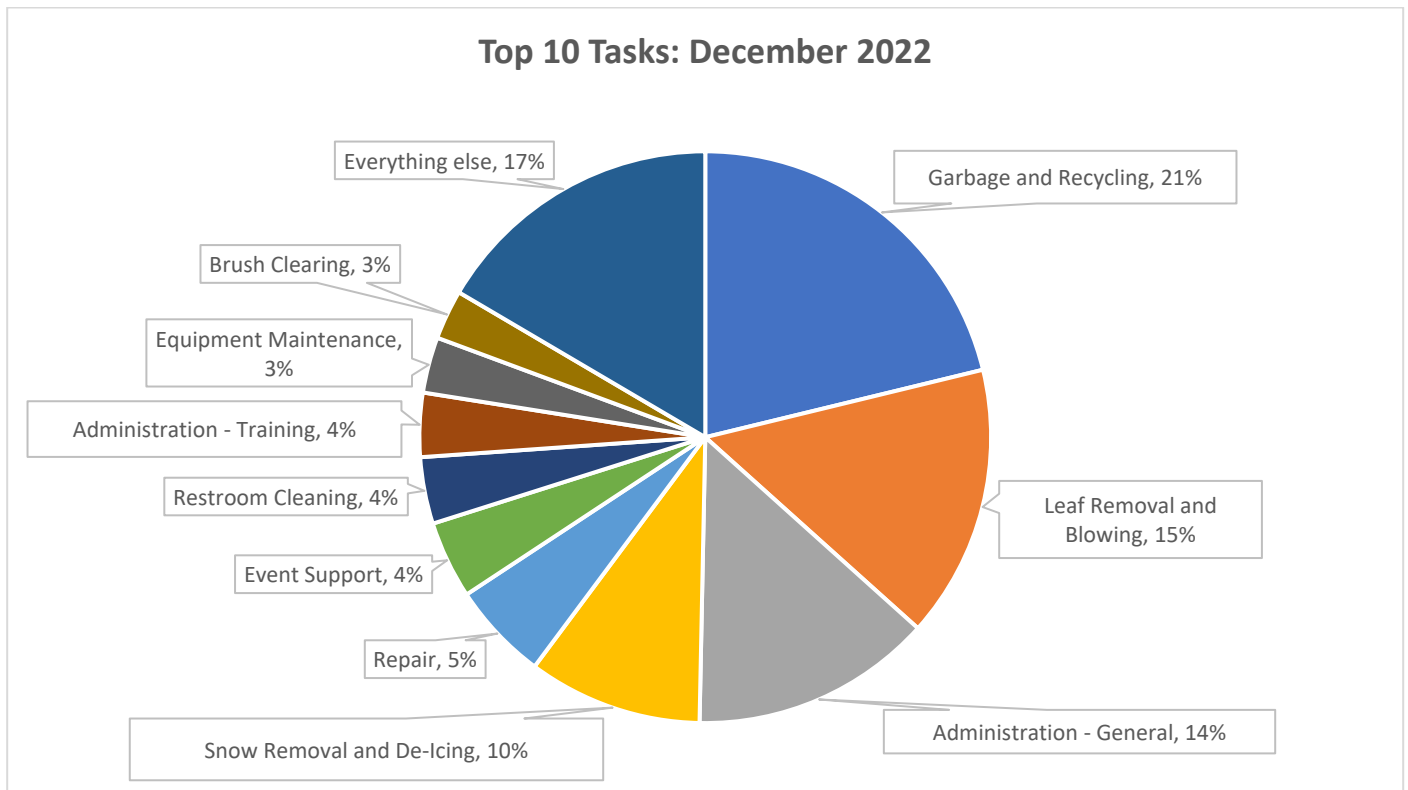

Kirkland Parks Maintenance Report: December 2022

Labor Hours by Task

Task	Labor Hours
Administration - General	443.5
Administration - Meetings	41.25
Administration - Training	117.25
Beach Maintenance	12.75
Brush Clearing	90.75
Cemetery and Burial Services	46
Cleaning	61.5
Contracted Crew Restoration of Natural Areas	4.5
Equipment Maintenance	102.5
Event Support	142.25
Garbage and Recycling	687.50
Hand Weeding	0.5
Inspection	49
Installation	17.75
Inventory Management	4.5

Task	Labor Hours
Leading	8
Leaf Removal and Blowing	500.75
Mulching and Soil Ammendments	51
Nursery Management	22.25
Outreach and Education	1.5
Pesticide Application	35
Planting	86.5
Pruning	56.5
Repair	179.5
Restroom Cleaning	122.5
Snow Removal and De-Icing	320
Sport Field Maintenance	3.5
Tree Inspection and Inventory	4
Tree Removal and Chipping	28.25
Winterization and Spring Start Up	2
Grand Total	3242.75