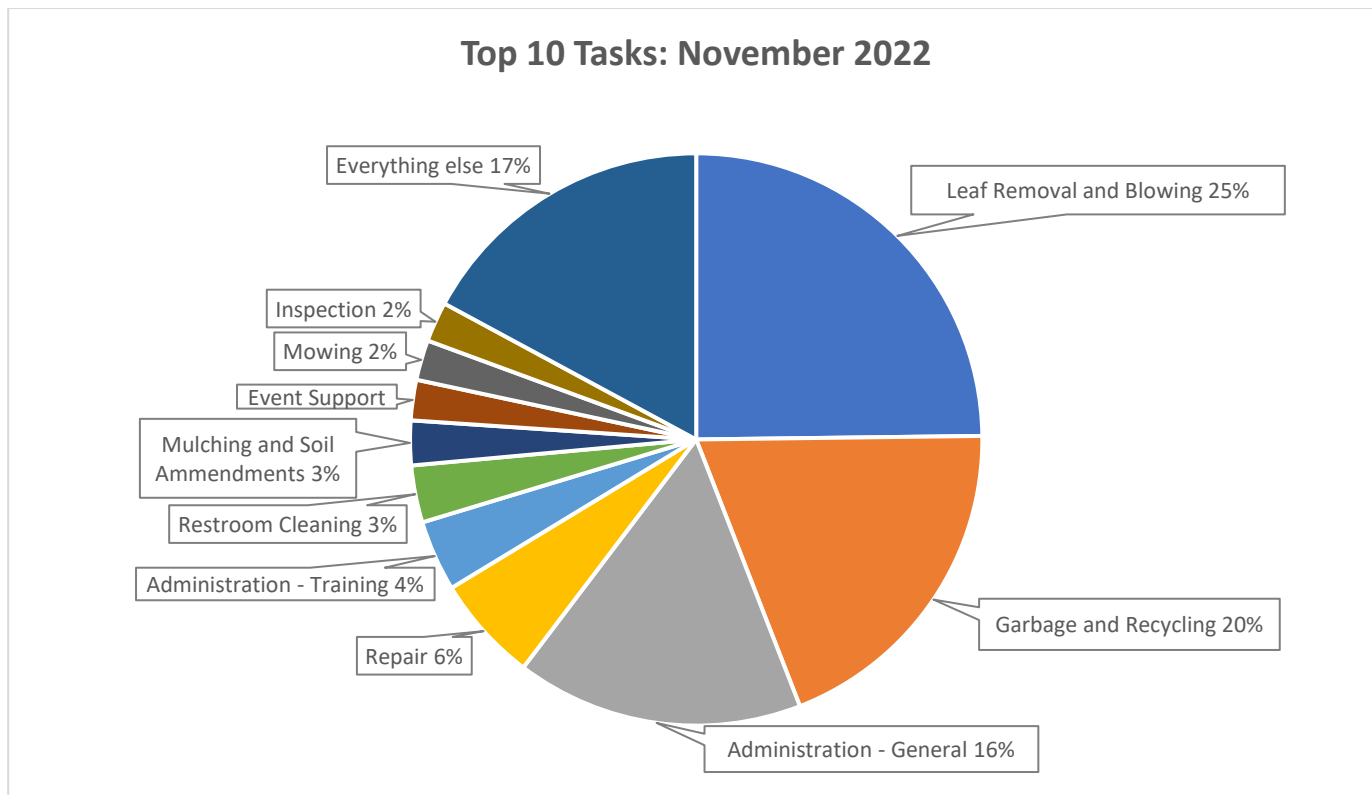

Kirkland Parks Maintenance Report: November 2022

Labor Hours by Task

Task	Labor Hours
Administration - General	563.5
Administration - Meetings	22.5
Administration - Training	139
Beach Maintenance	6
Brush Clearing	76.25
Cemetery and Burial Services	27.5
Cleaning	8.75
Contracted Crew Restoration of Natural Areas	4.25
Edging and Line Trimming	4
Equipment Maintenance	75
Event Support	79.25
Garbage and Recycling	670
Hand Weeding	15
Inspection	78.5
Installation	72.75

Task	Labor Hours
Inventory Management	7.25
Leading	3.75
Leaf Removal and Blowing	861.25
Mowing	78.75
Mulching and Soil Ammendments	87.5
Nursery Management	49
Pesticide Application	36.5
Planting	77.75
Pruning	1
Repair	208.25
Restroom Cleaning	112
Snow Removal and De-Icing	55
Tree Removal and Chipping	7.5
Winterization and Spring Start Up	44.75
Grand Total	3472.5