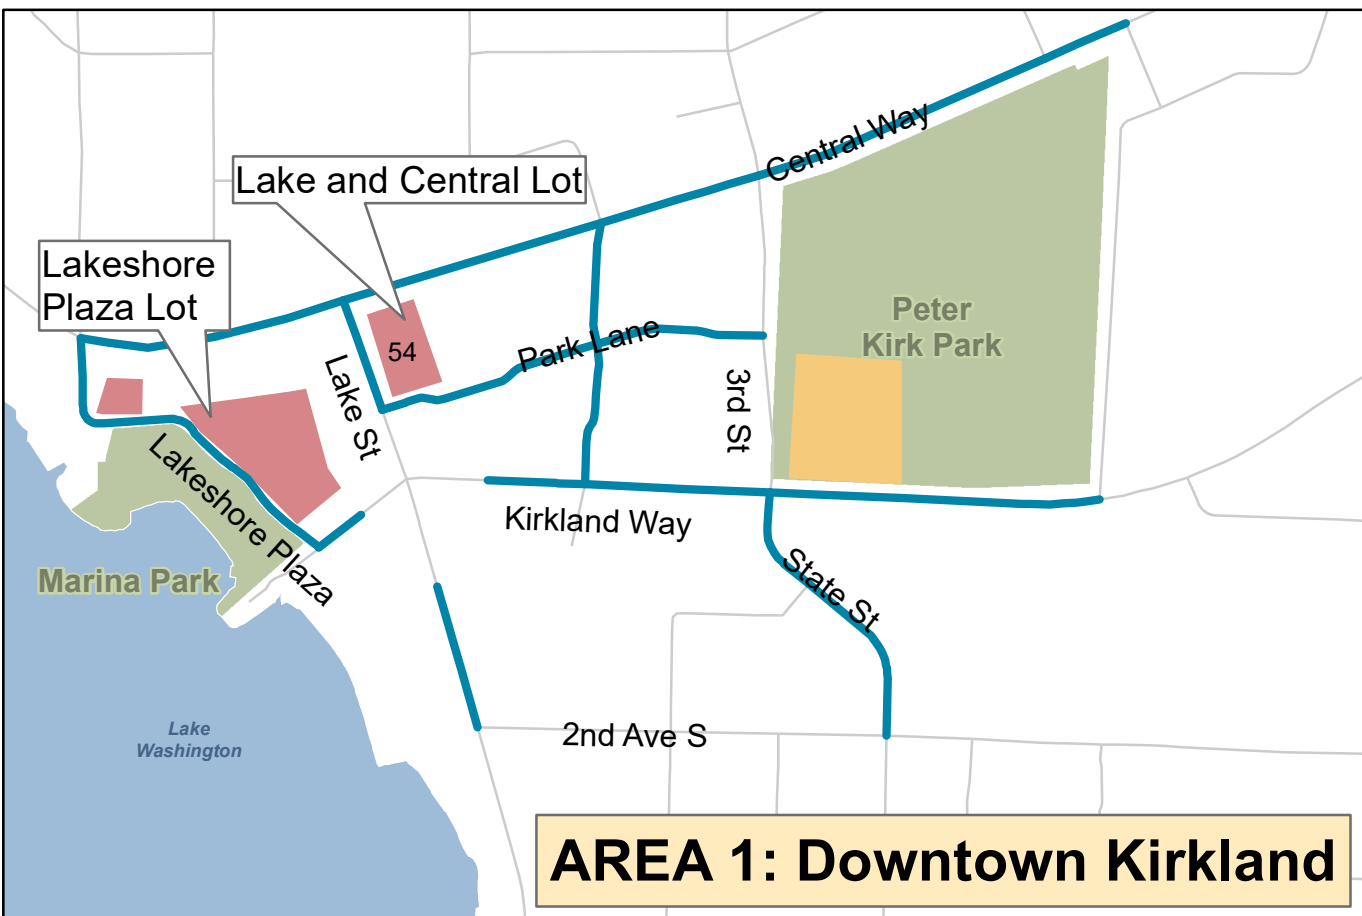

# Downtown Kirkland and Waterfront - Parking Sensors PROJECT AREA

**AREA 1: Downtown Kirkland**

**AREA 2: Waterfront Parks**

Legend	
	On-Street Parking Project Area
	City Owned Lots - Sensors
	City Owned Lots - Manual Counts
	Parks

Project Area	Stall Count
On Street Parking	223
Lakeshore Plaza Lot + Aux Lot	123
Lake and Central Lot	54
Houghton Beach Park Lot	36
Marsh Park Lot	6
<b>TOTAL</b>	<b>442</b>