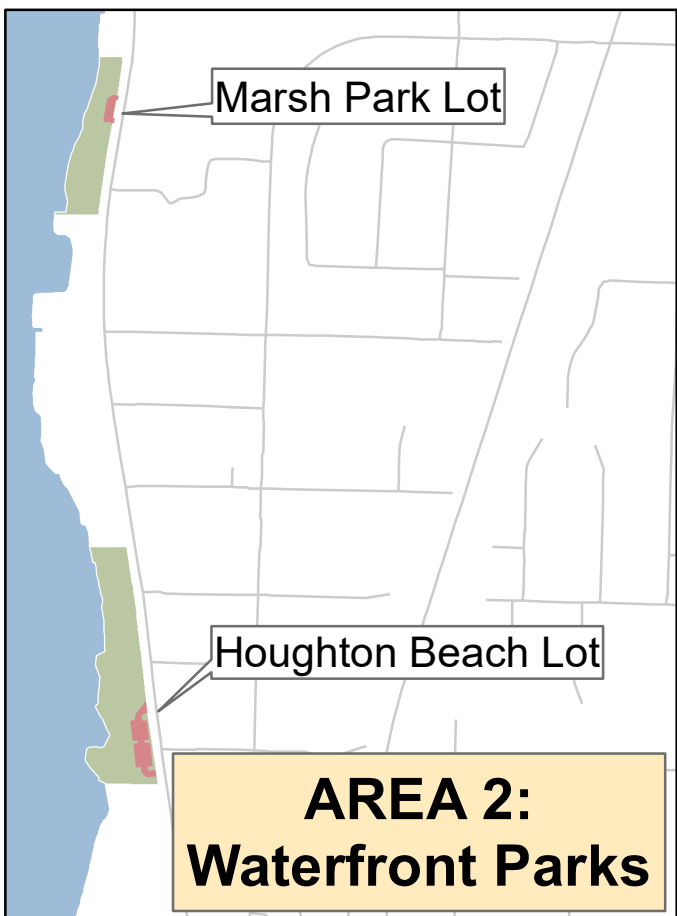

# Downtown Kirkland and Waterfront - Parking Sensors PROJECT AREA

**AREA 1: Downtown Kirkland**

**AREA 2: Waterfront Parks**

Legend	
	On-Street Parking Project Area
	City Owned Lots - Sensors
	City Owned Lots - Manual Counts
	Parks

Project Area	Stall Count
On Street Parking	223
Lakeshore Plaza Lot + Aux Lot	123
Lake and Central Lot	54
Houghton Beach Park Lot	36
Marsh Park Lot	6
<b>TOTAL</b>	<b>442</b>