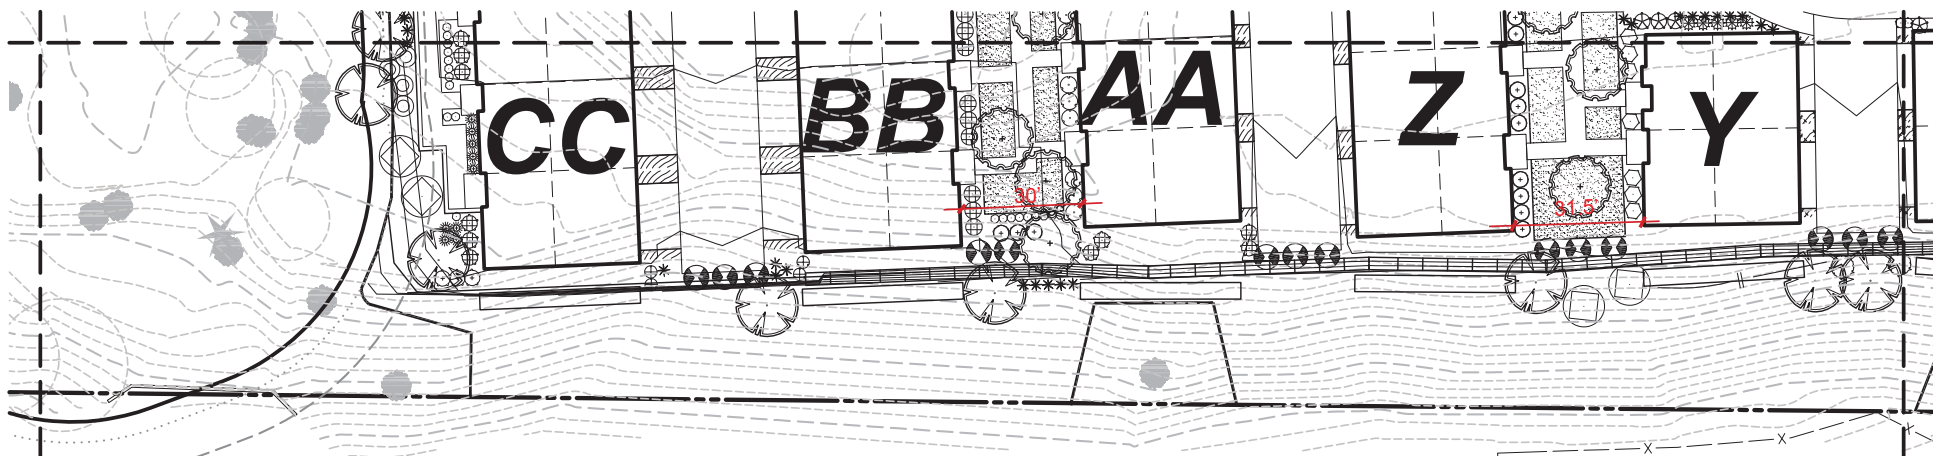

SHEET
10

Landscape Plan - Wetland Mitigation

Toll Brothers
America's Luxury Home Builder®

Landscape Plan - 007

Scale: 1" = 30'-0"

Toll Brothers
America's Luxury Home Builder®

BLUELINE

DAHLIN

REFER TO LANDSCAPE PLAN 009

REFER TO LANDSCAPE PLAN 007

REFER TO LANDSCAPE PLAN 005

REFER TO LANDSCAPE PLAN 006

Scale: 1" = 30'-0"

Landscape Plan - 008

Toll Brothers
America's Luxury Home Builder®

BLUELINE