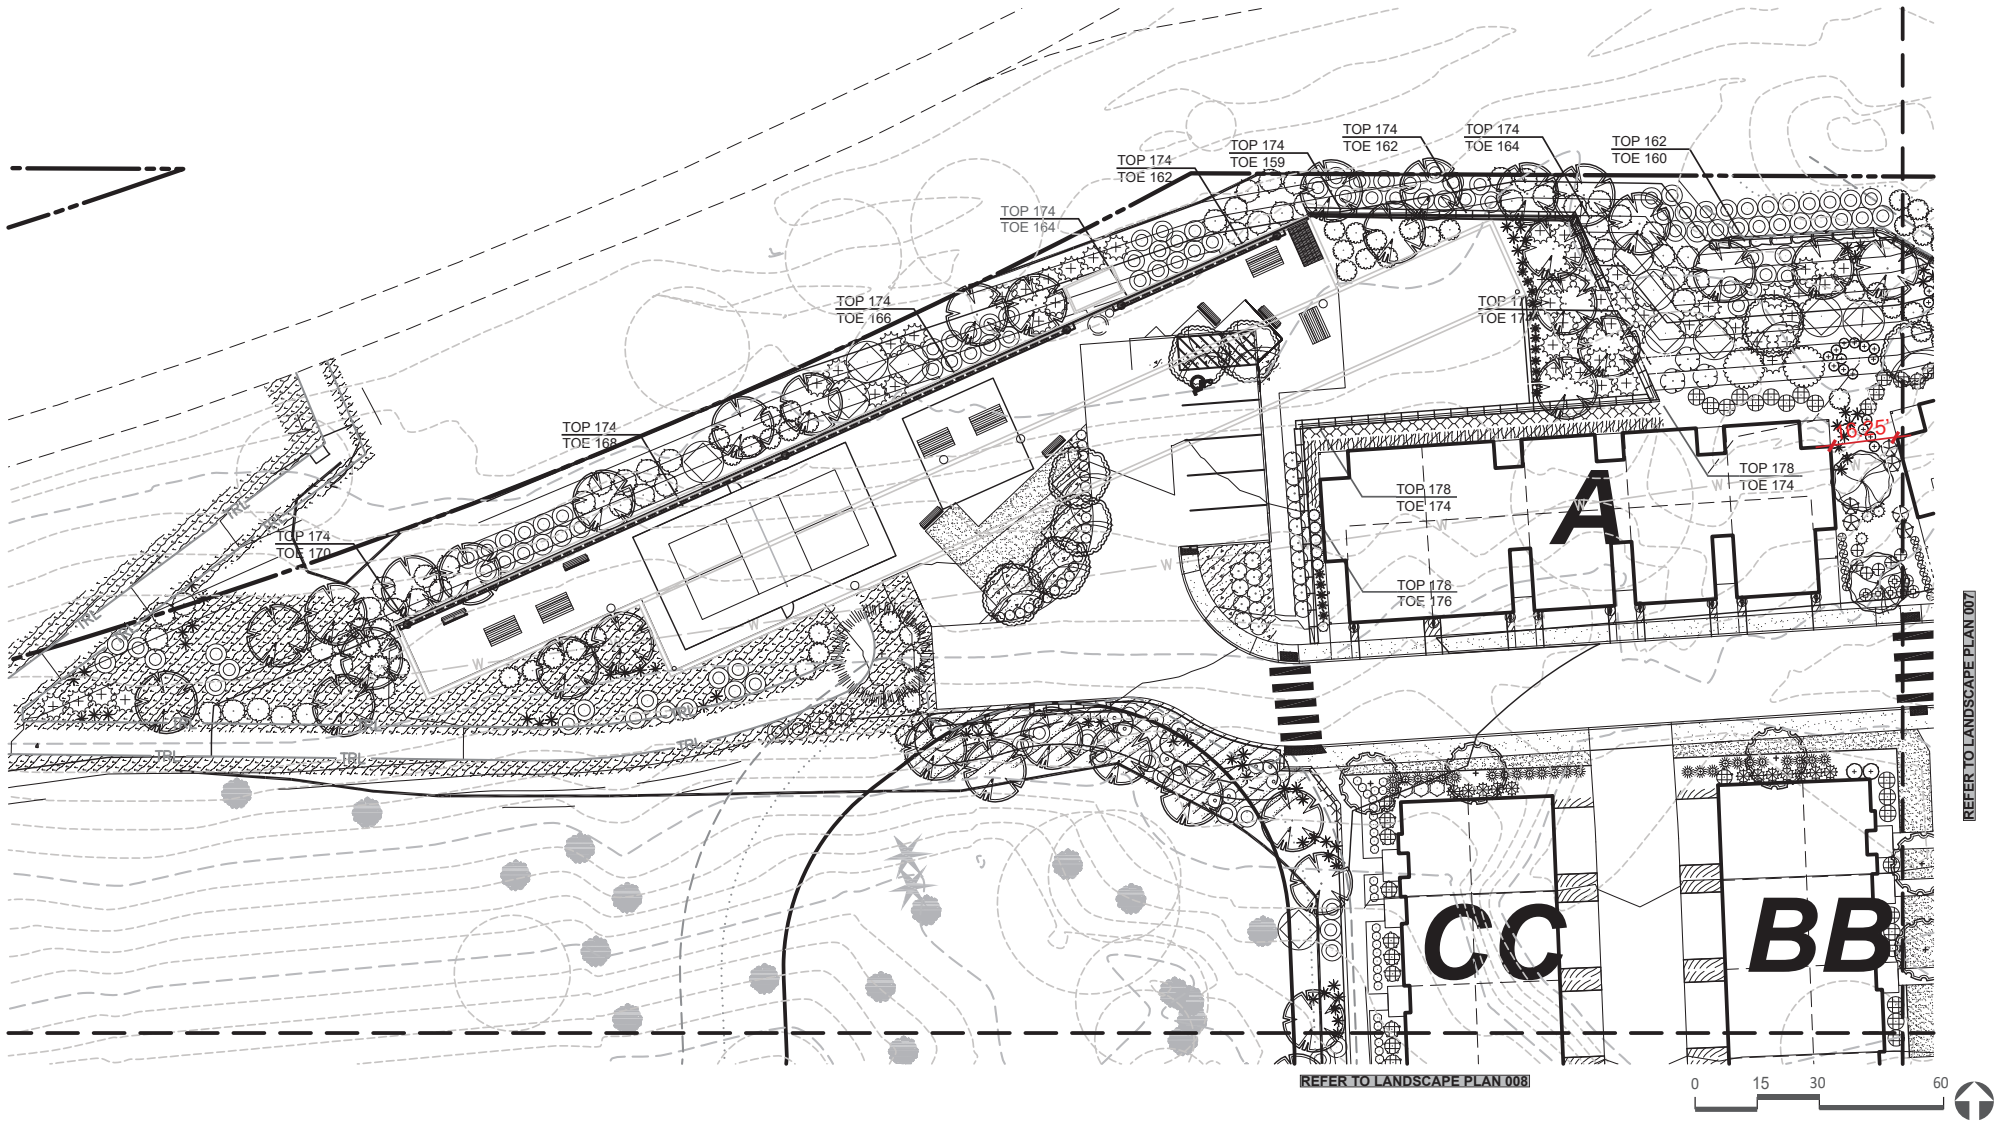

SHEET
10

Landscape Plan - Wetland Mitigation

Toll Brothers
America's Luxury Home Builder®

Landscape Plan - 007

Scale: 1" = 30'-0"

Toll Brothers
America's Luxury Home Builder®

BLUELINE

DAHLIN

REFER TO LANDSCAPE PLAN 009

REFER TO LANDSCAPE PLAN 007

REFER TO LANDSCAPE PLAN 005

REFER TO LANDSCAPE PLAN 006

Scale: 1" = 30'-0"

Landscape Plan - 008

Toll Brothers
America's Luxury Home Builder®

BLUELINE

Plant Schedule

Toll Brothers
America's Luxury Home Builder®

PLANT SCHEDULE

GROUND COVERS	QTY	BOTANICAL / COMMON NAME	SIZE
	188	<i>Arctostaphylos uva-ursi</i> / Kinnikinnick	1 gal.
	146	<i>Bergenia cordifolia</i> / Heartleaf Bergenia	1 gal.
	160	<i>Carex oshimensis</i> 'Everillo' TM / EverColor Everillo Japanese Sedge	1 gal.
	166	<i>Carex pensylvanica</i> / Pennsylvania Sedge	1 gal.
	6	<i>Ceanothus thyrsiflorus repens</i> / Creeping Blueblossom	1 gal.
	93	<i>Ceratostigma plumbaginoides</i> / Dwarf Plumbago	1 gal.
	56	<i>Cistus solvifolius</i> 'Prostratus' / Sagetleaf Rockrose	1 gal.
	20,760 sf	Drought Tolerant detention seed mix 'a'	---
	1,262	<i>Euonymus fortunei</i> 'Emerald 'n Gold' / Emerald 'n Gold Wintercreeper	1 gal.
	1,265 sf	<i>Fragaria chiloensis</i> / Beach Strawberry	1 gal.
	8,568 sf	<i>Gaultheria shallon</i> / Salal	1 gal.
	8	<i>Juniperus conferta</i> 'Blue Pacific' / Blue Pacific Shore Juniper	1 gal.
	349	<i>Mahonia repens</i> / Creeping Mahonia	1 gal.
	17,625 sf	Turf Hydroseed / Drought Tolerant Fescue Blend	seed