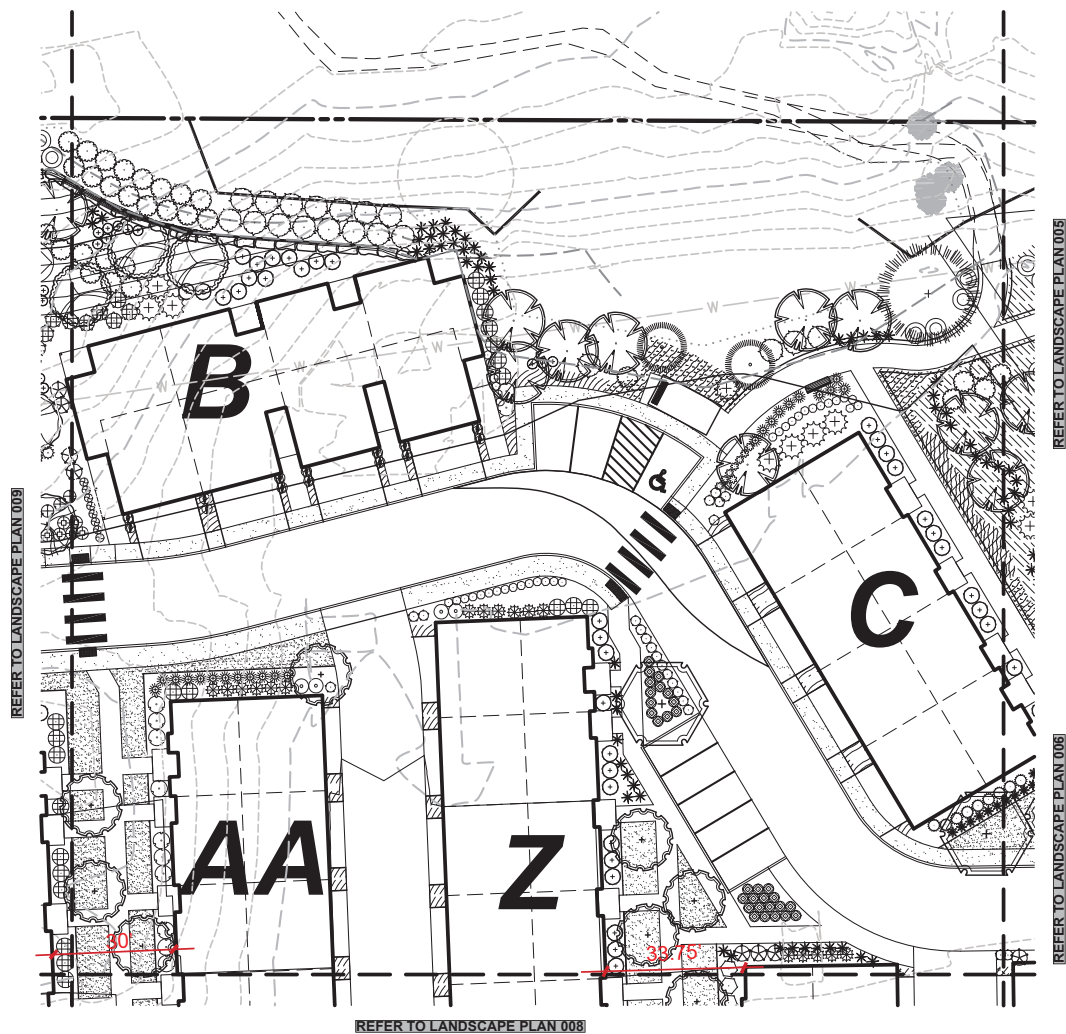

RaeDeke Associates, Inc.
4111 N. Northgate Way, Ste. 419
Seattle, WA 98139

Revision Description

Drawn By	Checked By	Date

DATE: 11/20/21
SCALE: 1"=20'-0"

WETLAND MITIGATION PLAN
TOLL BROTHERS
KIRKLAND CORRIDOR
KIRKLAND, WA

SHEET
10

Landscape Plan - Wetland Mitigation

Toll Brothers
America's Luxury Home Builder®

Landscape Plan - 007

Scale: 1" = 30'-0"

Toll Brothers
America's Luxury Home Builder®

BLUELINE

DAHLIN

REFER TO LANDSCAPE PLAN 009

REFER TO LANDSCAPE PLAN 007

REFER TO LANDSCAPE PLAN 005

REFER TO LANDSCAPE PLAN 006

Scale: 1" = 30'-0"

Landscape Plan - 008

Toll Brothers
America's Luxury Home Builder®

BLUELINE

Plant Schedule

Toll Brothers
America's Luxury Home Builder®

PLANT SCHEDULE

GROUND COVERS	QTY	BOTANICAL / COMMON NAME	SIZE
	188	<i>Arctostaphylos uva-ursi</i> / Kinnikinnick	1 gal.
	146	<i>Bergenia cordifolia</i> / Heartleaf Bergenia	1 gal.
	160	<i>Carex oshimensis</i> 'Everillo' TM / EverColor Everillo Japanese Sedge	1 gal.
	166	<i>Carex pensylvanica</i> / Pennsylvania Sedge	1 gal.
	6	<i>Ceanothus thyrsiflorus repens</i> / Creeping Blueblossom	1 gal.
	93	<i>Ceratostigma plumbaginoides</i> / Dwarf Plumbago	1 gal.
	56	<i>Cistus solvifolius</i> 'Prostratus' / Sagetleaf Rockrose	1 gal.
	20,760 sf	Drought Tolerant detention seed mix 'a'	---
	1,262	<i>Euonymus fortunei</i> 'Emerald 'n Gold' / Emerald 'n Gold Wintercreeper	1 gal.
	1,265 sf	<i>Fragaria chiloensis</i> / Beach Strawberry	1 gal.
	8,568 sf	<i>Gaultheria shallon</i> / Salal	1 gal.
	8	<i>Juniperus conferta</i> 'Blue Pacific' / Blue Pacific Shore Juniper	1 gal.
	349	<i>Mahonia repens</i> / Creeping Mahonia	1 gal.
	17,625 sf	Turf Hydroseed / Drought Tolerant Fescue Blend	seed