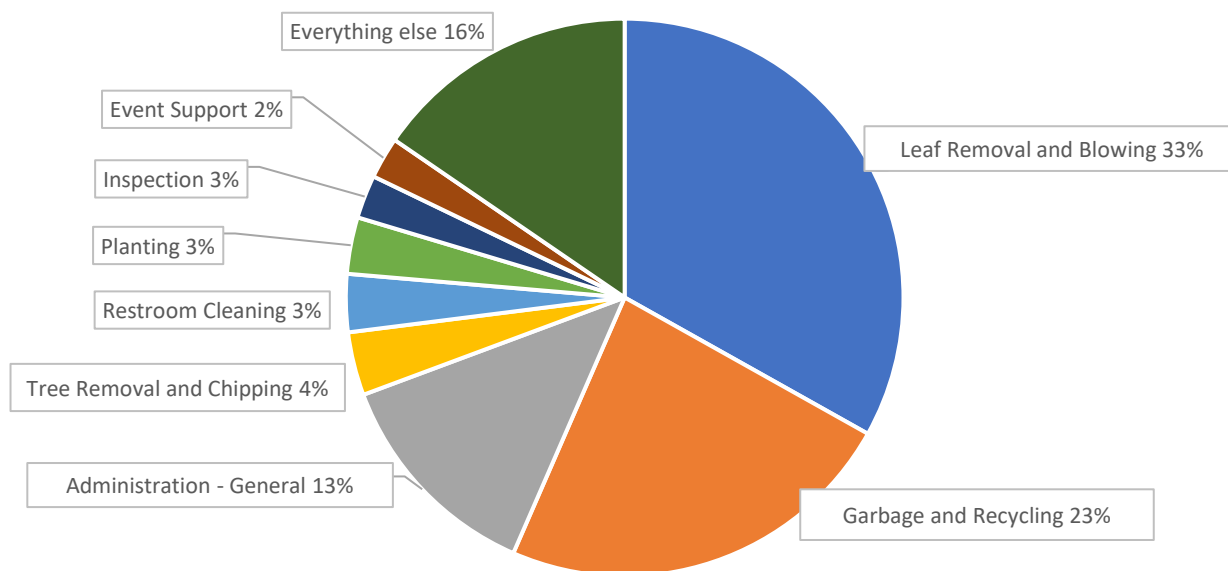

Kirkland Parks Maintenance Report: November 2023

Labor Hours by Task

Task	Labor Hours
Administration - General	496
Administration - Meetings	30
Administration - Training	62
Brush Clearing	40.25
Cemetery and Burial Services	32
Cleaning	52.75
Contracted Crew Restoration of Natural Areas	4.5
Edging and Line Trimming	2.5
Equipment Maintenance	73
Event Support	93.5
Garbage and Recycling	907.75
Hand Weeding	9
Inspection	97.25
Installation	7.75
Inventory Management	1.5
Leading	1

Task	Labor Hours
Leaf Removal and Blowing	1284.75
Mowing	39
Mulching and Soil Ammendments	35.75
Nursery Management	51.5
Outreach and Education	0.5
Pesticide Application	12.25
Planting	127.25
Pruning	25
Repair	60.5
Restroom Cleaning	130.25
Snow Removal and De-Icing	4.5
Tree Inspection and Inventory	4
Tree Removal and Chipping	142.5
Turf Repair and Maintenance	5
Watering	2.5
Winterization and Spring Start Up	42
Grand Total	3878

Top Tasks: November 2023