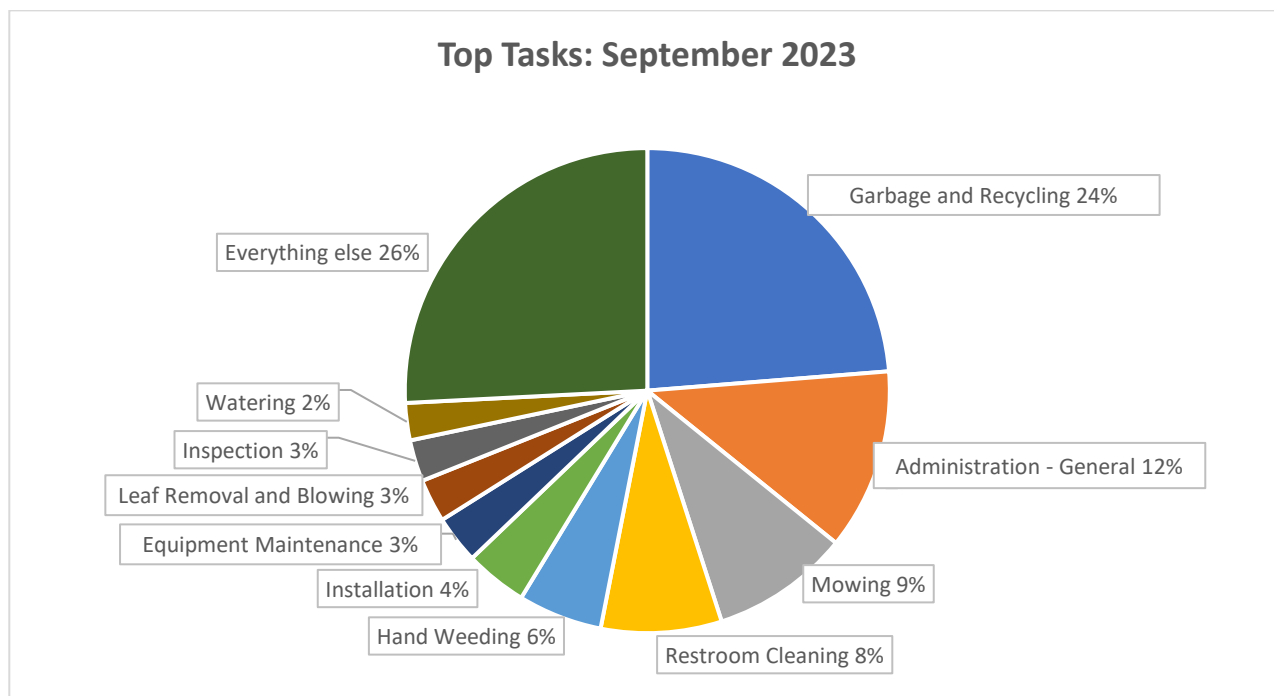

Kirkland Parks Maintenance Report: September 2023

Labor Hours by Task

Task	Labor Hours
Administration - General	514.75
Administration - Meetings	102
Administration - Training	38.25
Beach Maintenance	26.75
Brush Clearing	45
Cemetery and Burial Services	17
Cleaning	96.5
Contracted Crew Restoration of Natural Areas	1
Edging and Line Trimming	49.25
Equipment Maintenance	136.25
Event Support	79.25
Garbage and Recycling	1011.05
Hand Weeding	239.2
Inspection	118
Installation	177
Inventory Management	15
Leading	13
Leaf Removal and Blowing	122.75

Task	Labor Hours
Mowing	393.25
Mulching and Soil Ammendments	33.25
Nursery Management	2.75
Outreach and Education	12
Pesticide Application	48.25
Planting	26.25
Pool Maintenance	5.5
Pruning	70
Repair	93.25
Restroom Cleaning	343
Sport Field Game Setup	75.75
Sport Field Maintenance	87.75
Tree Inspection and Inventory	40.25
Tree Removal and Chipping	90.25
Turf Repair and Maintenance	25.25
Water Chemistry	5.25
Watering	105.75
Winterization and Spring Start Up	1
Grand Total	4260.75