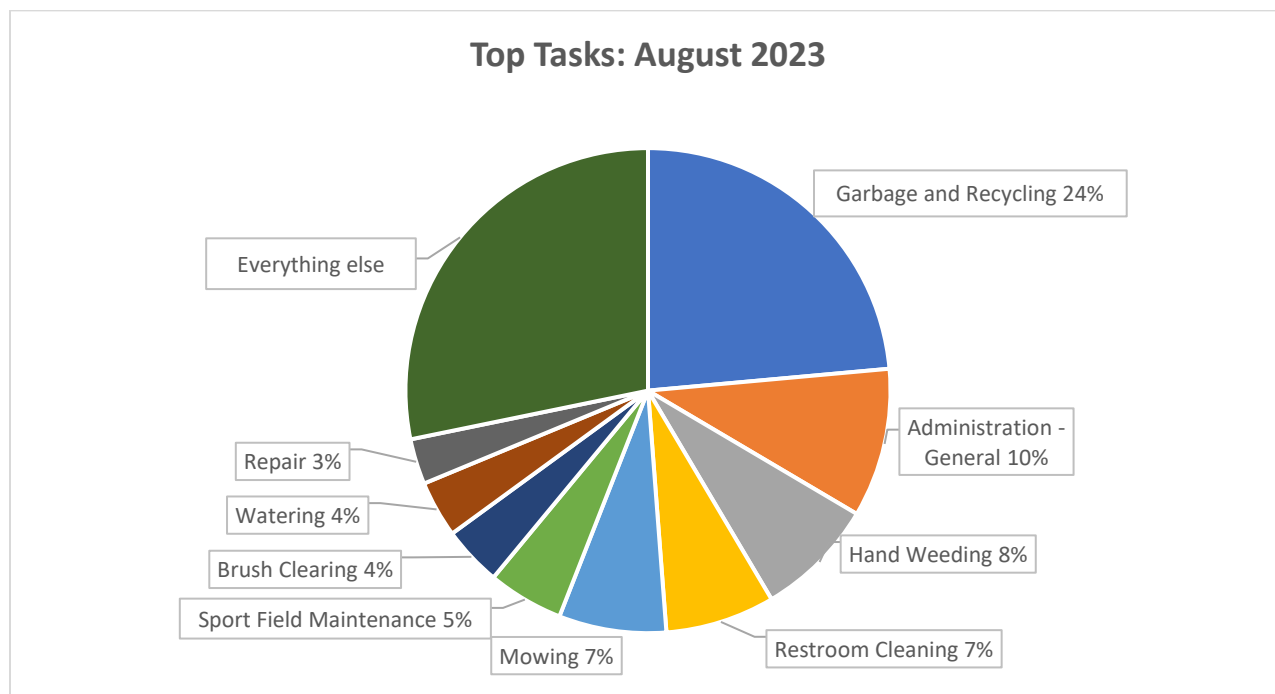

Kirkland Parks Maintenance Report: August 2023

Labor Hours by Task

Task	Labor Hours
Administration - General	610.25
Administration - Meetings	16.5
Administration - Training	65.75
Beach Maintenance	3
Brush Clearing	243.75
Cemetery and Burial Services	26.25
Cleaning	89.25
Contracted Crew Restoration of Natural Areas	2
Edging and Line Trimming	132.5
Equipment Maintenance	177
Event Support	60.75
Garbage and Recycling	1447.75
Hand Weeding	491.5
Insane Impact LED	18
Inspection	161.5
Installation	116.25
Inventory Management	4

Task	Labor Hours
Leading	18.5
Leaf Removal and Blowing	74.75
Mowing	440.25
Mulching and Soil Ammendments	110.75
Nursery Management	13.75
Pesticide Application	8
Planting	20.25
Pruning	177.5
Repair	186.5
Restroom Cleaning	448.5
Sport Field Game Setup	121.50
Sport Field Maintenance	310.25
Tree Inspection and Inventory	11.5
Tree Removal and Chipping	112.25
Turf Repair and Maintenance	109.75
Water Chemistry	83
Watering	232
Leading	18.5
Grand Total	6145