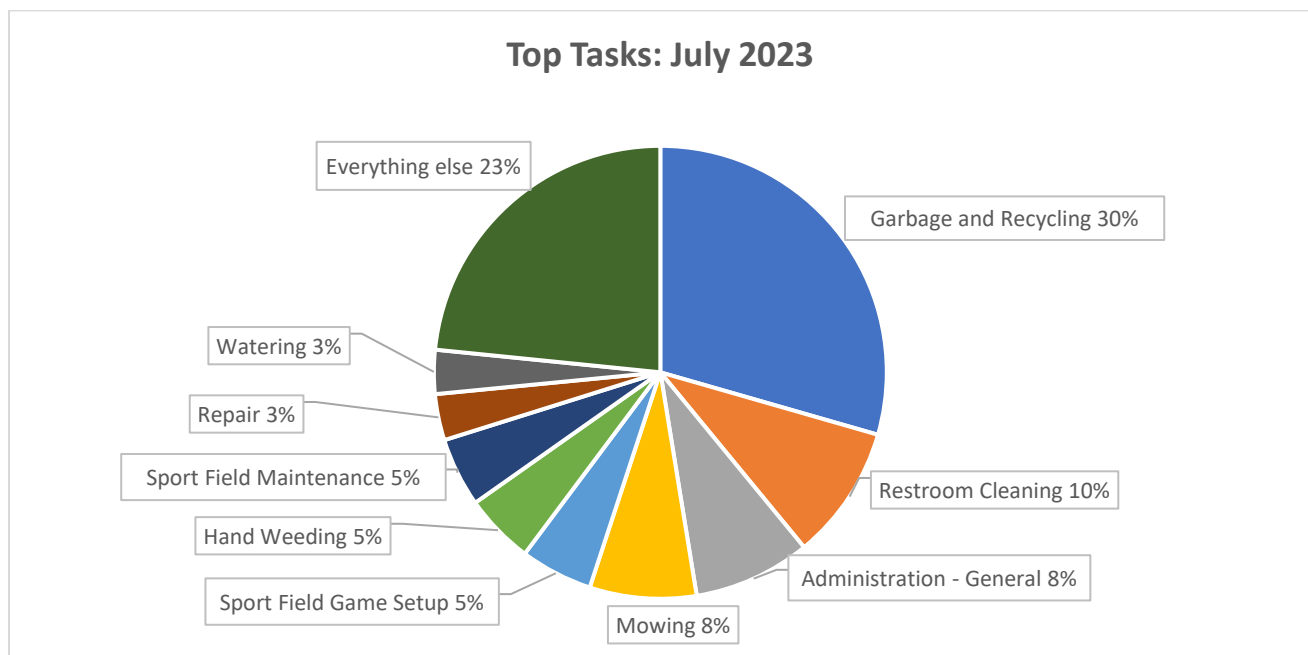

Kirkland Parks Maintenance Report: July 2023

Labor Hours by Task

Task	Labor Hours
Administration - General	518.5
Administration - Meetings	6.75
Administration - Training	5.5
Beach Maintenance	8.75
Brush Clearing	140.75
Cemetery and Burial Services	38.25
Cleaning	87.5
Contracted Crew Restoration of Natural Areas	3
Edging and Line Trimming	107.5
Equipment Maintenance	84
Event Support	147.5
Garbage and Recycling	1822.5
Hand Weeding	310.25
Insane Impact LED	40.50
Inspection	125
Installation	186.5
Inventory Management	11
Leading	26.5

Task	Labor Hours
Leaf Removal and Blowing	19.75
Mowing	471.5
Mulching and Soil Ammendments	101.25
Nursery Management	7.25
Outreach and Education	1.5
Pesticide Application	39.5
Pruning	149.75
Repair	204.25
Restroom Cleaning	594.25
Sport Field Game Setup	319.75
Sport Field Maintenance	305.25
Tree Inspection and Inventory	9.25
Tree Removal and Chipping	25.5
Turf Repair and Maintenance	16.75
Water Chemistry	54.75
Watering	194.25
Winterization and Spring Start Up	4
Grand Total	6188.75