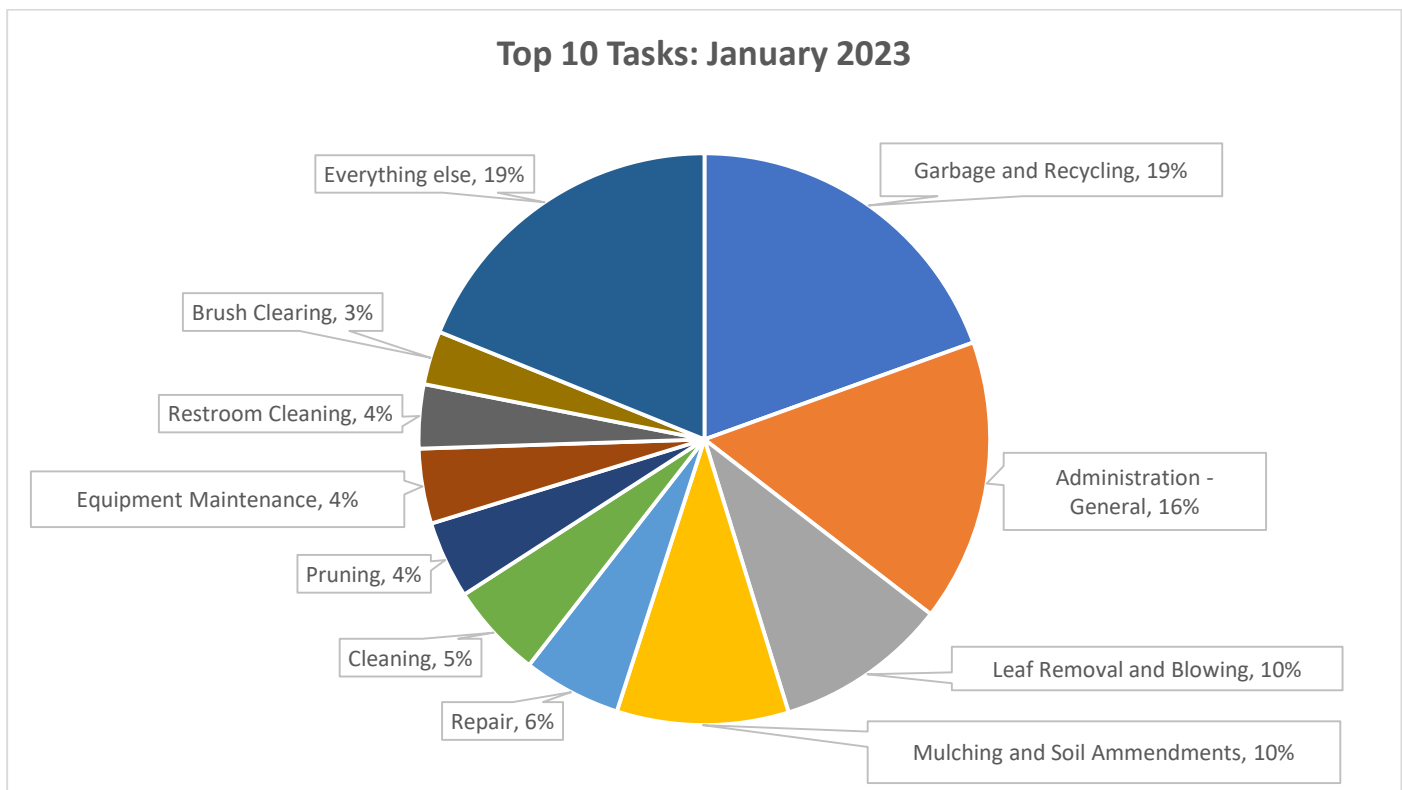

Kirkland Parks Maintenance Report: January 2023

Labor Hours by Task

Task	Labor Hours
Administration - General	603.75
Administration - Meetings	46.75
Administration - Training	42.25
Beach Maintenance	11
Brush Clearing	114.5
Cemetery and Burial Services	69
Cleaning	202.75
Contracted Crew Restoration of Natural Areas	4.25
Edging and Line Trimming	80
Equipment Maintenance	160.75
Event Support	68.25
Garbage and Recycling	737.25
Hand Weeding	87.5
Inspection	73.25
Installation	89.75
Leading	14

Task	Labor Hours
Leaf Removal and Blowing	369.5
Mulching and Soil Ammendments	367.25
Nursery Management	10
Outreach and Education	2.75
Pesticide Application	9.5
Planting	15.5
Pool Maintenance	2
Pruning	165.25
Repair	210.25
Restroom Cleaning	136.5
Snow Removal and De-Icing	0.5
Sport Field Maintenance	4
Tree Removal and Chipping	24.75
Turf Repair and Maintenance	36.75
Winterization and Spring Start Up	2
Grand Total	3781.50