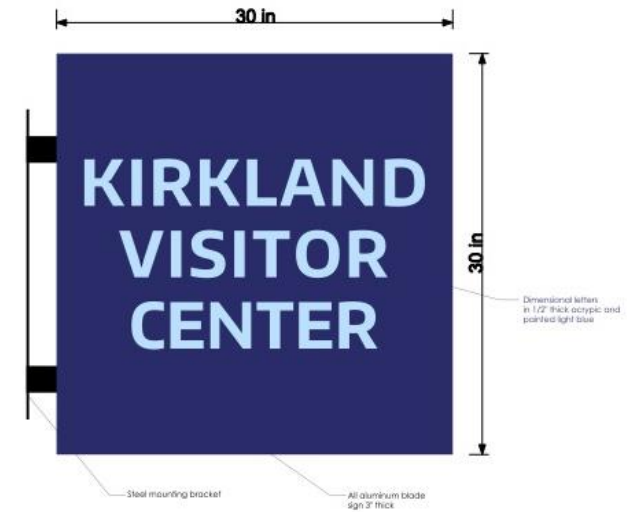

Blade Sign

- Fast Signs

$5603

- Crossroad Sign

$5019

Estimates include design manufacture, installation , and permit acquisition. City permit fees may be additional

Sign #2 - Blade Sign Double Sided - Non-Lit