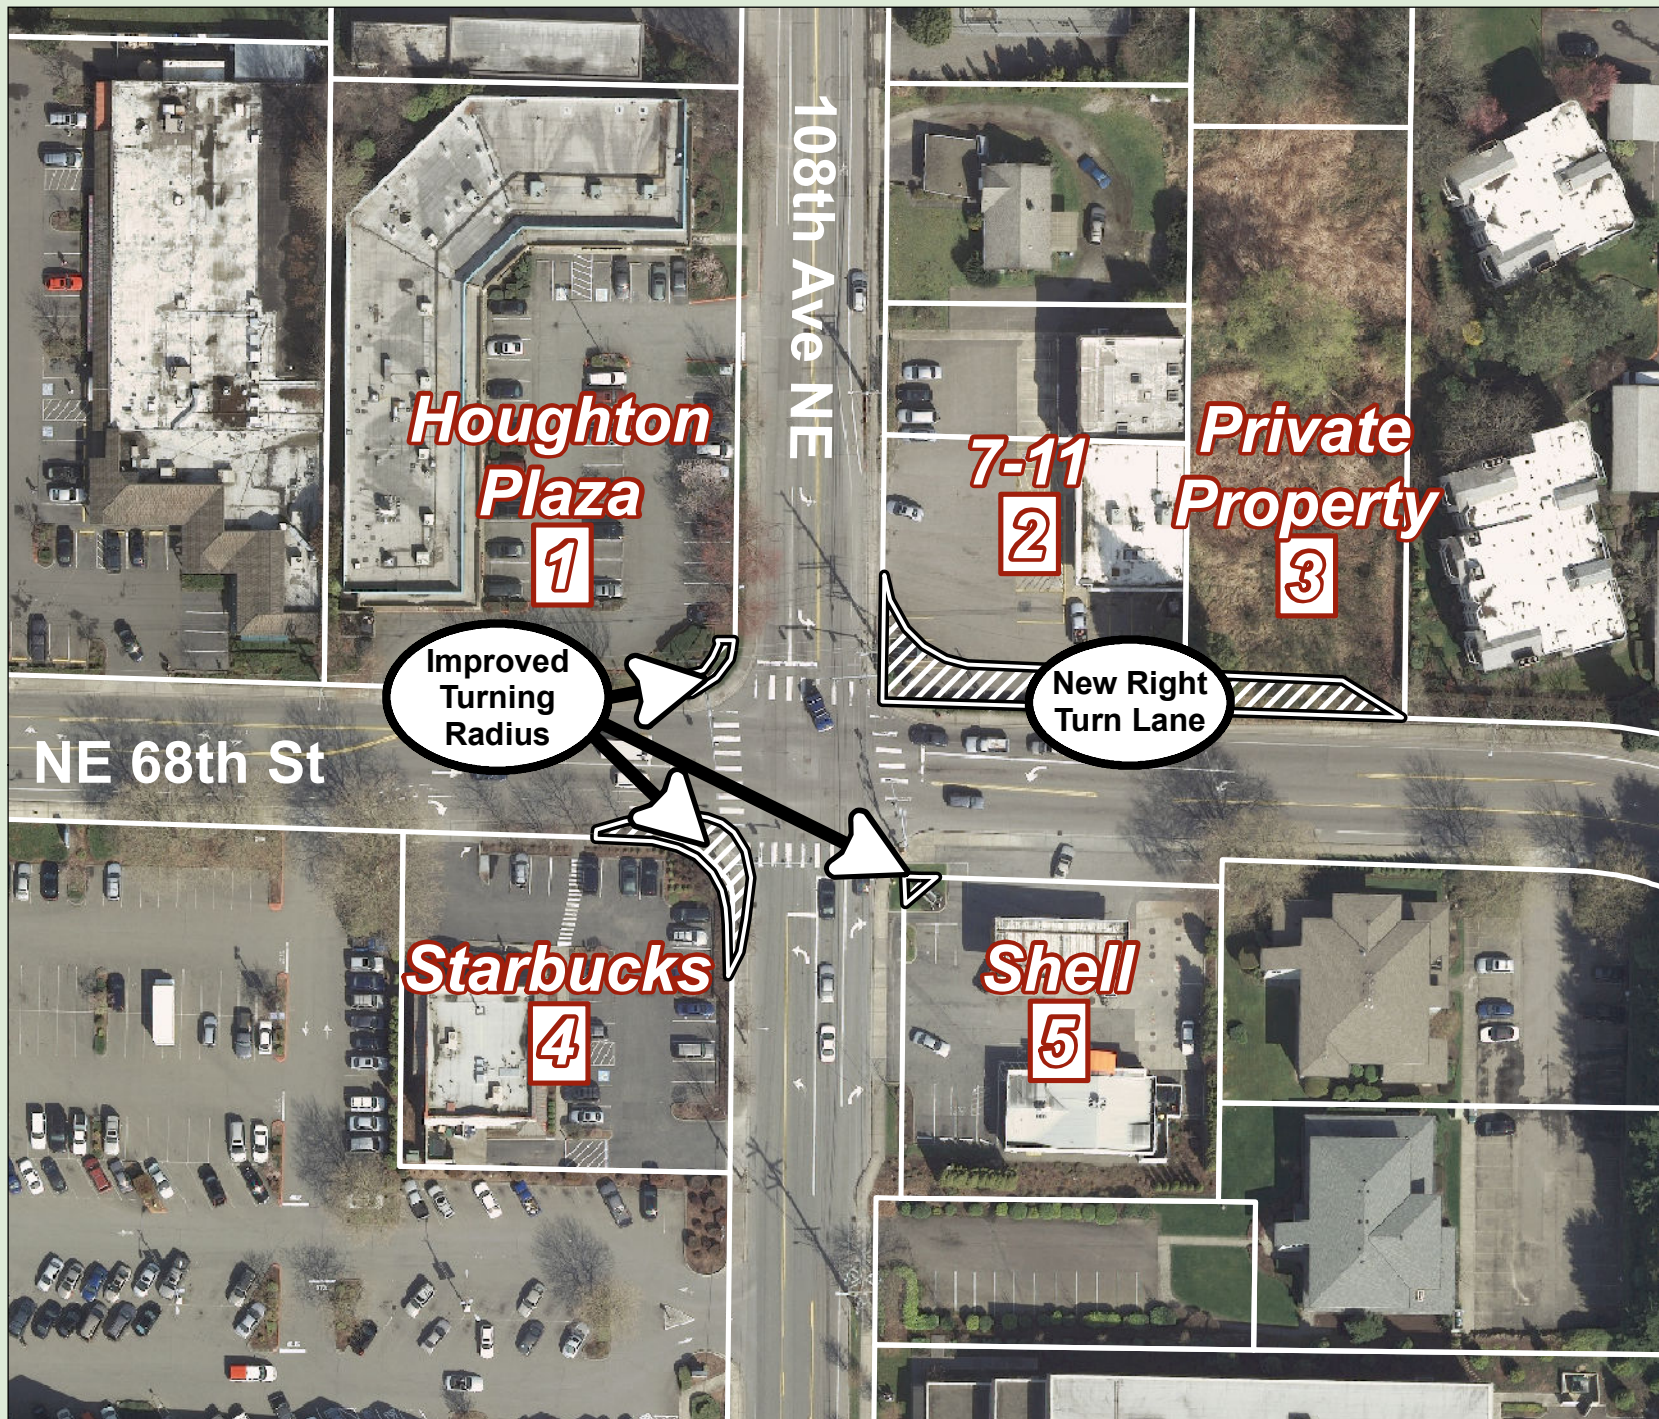

NE 68th St / 108th Ave NE Intersection Improvement Project

Produced by the City of Kirkland.