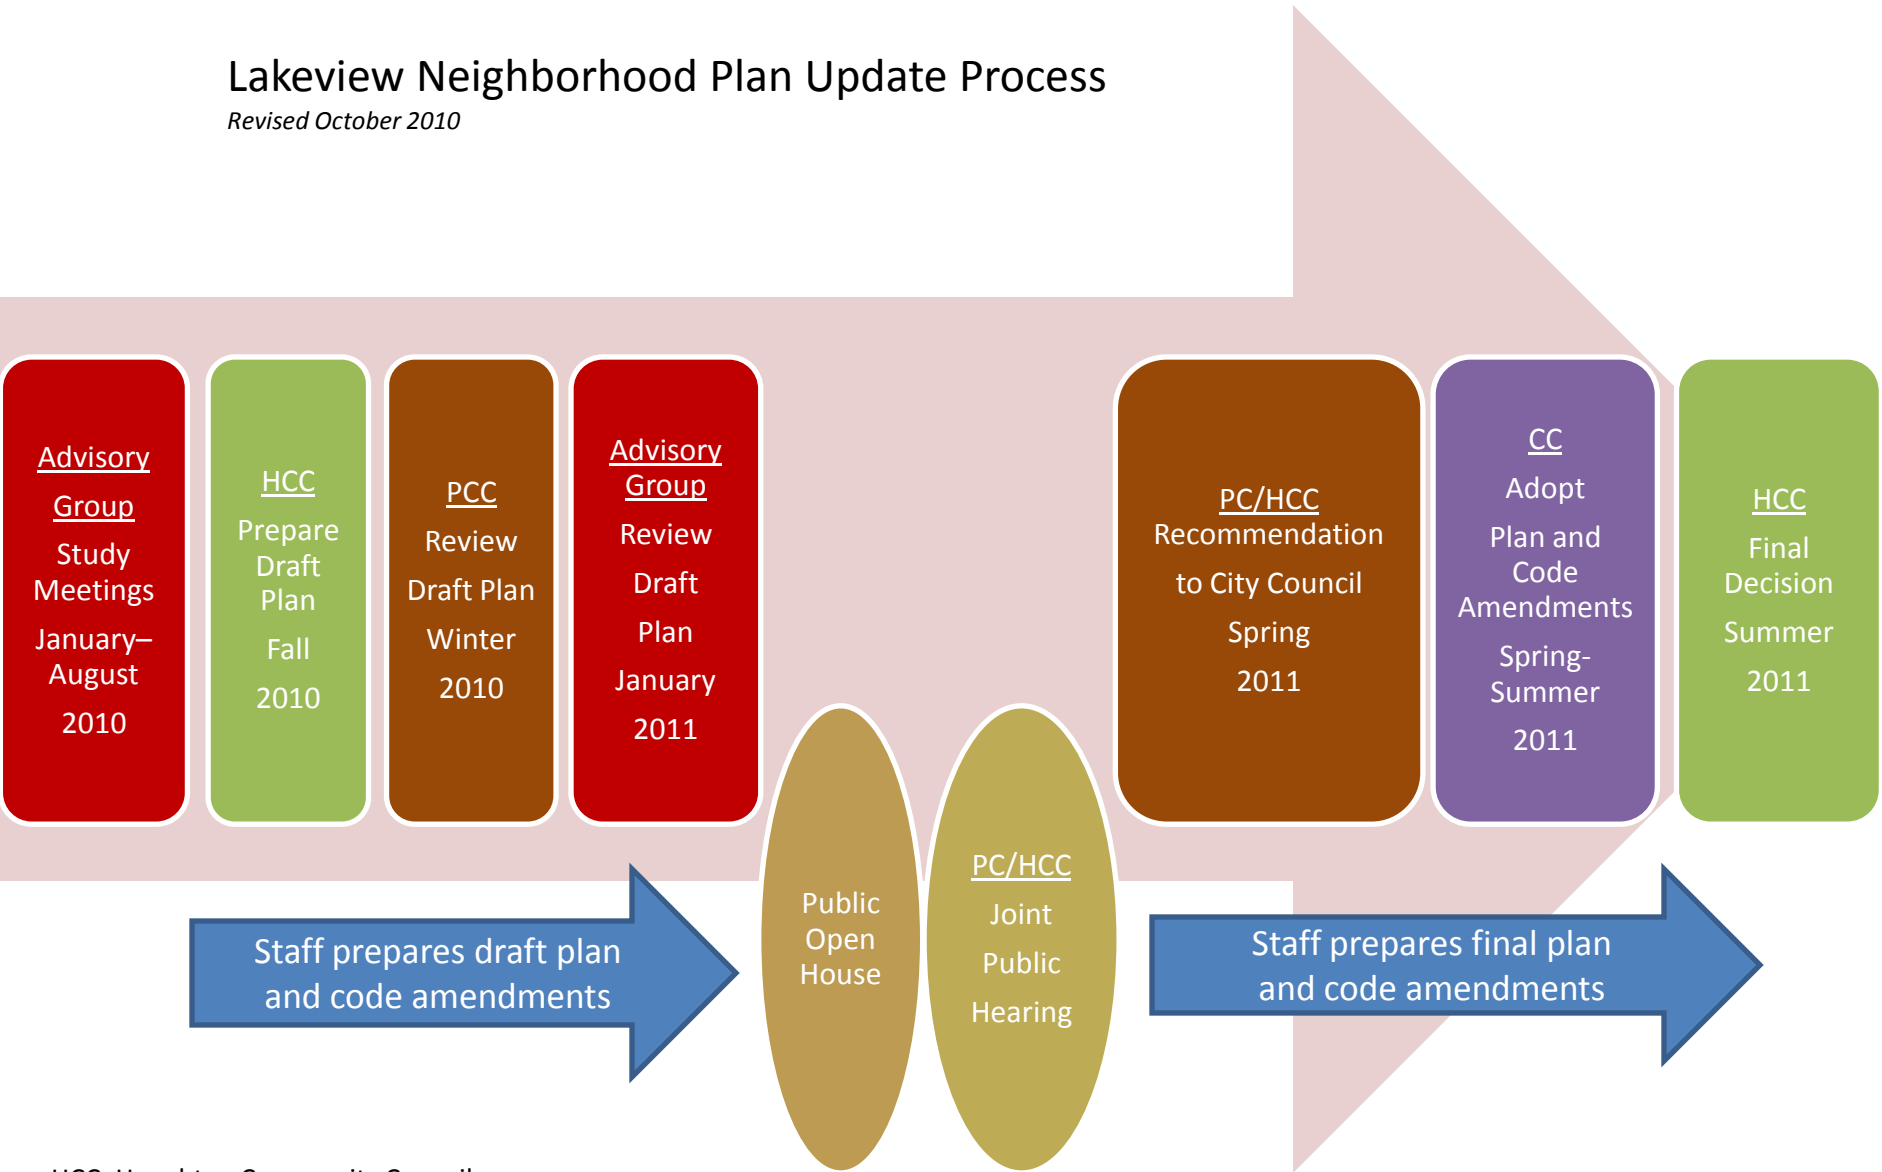

Lakeview Neighborhood Plan Update Process

Revised October 2010

HCC=Houghton Community Council
PC=Planning Commission
CC=City Council