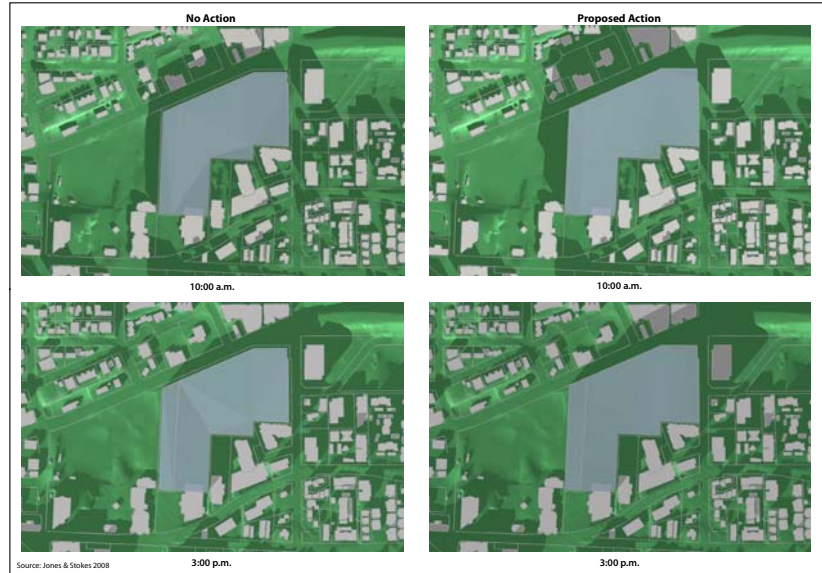

Winter Shading Conditions

City of Kirkland ■ Downtown Area Planned Ordinance

Area A

Area B

Area C