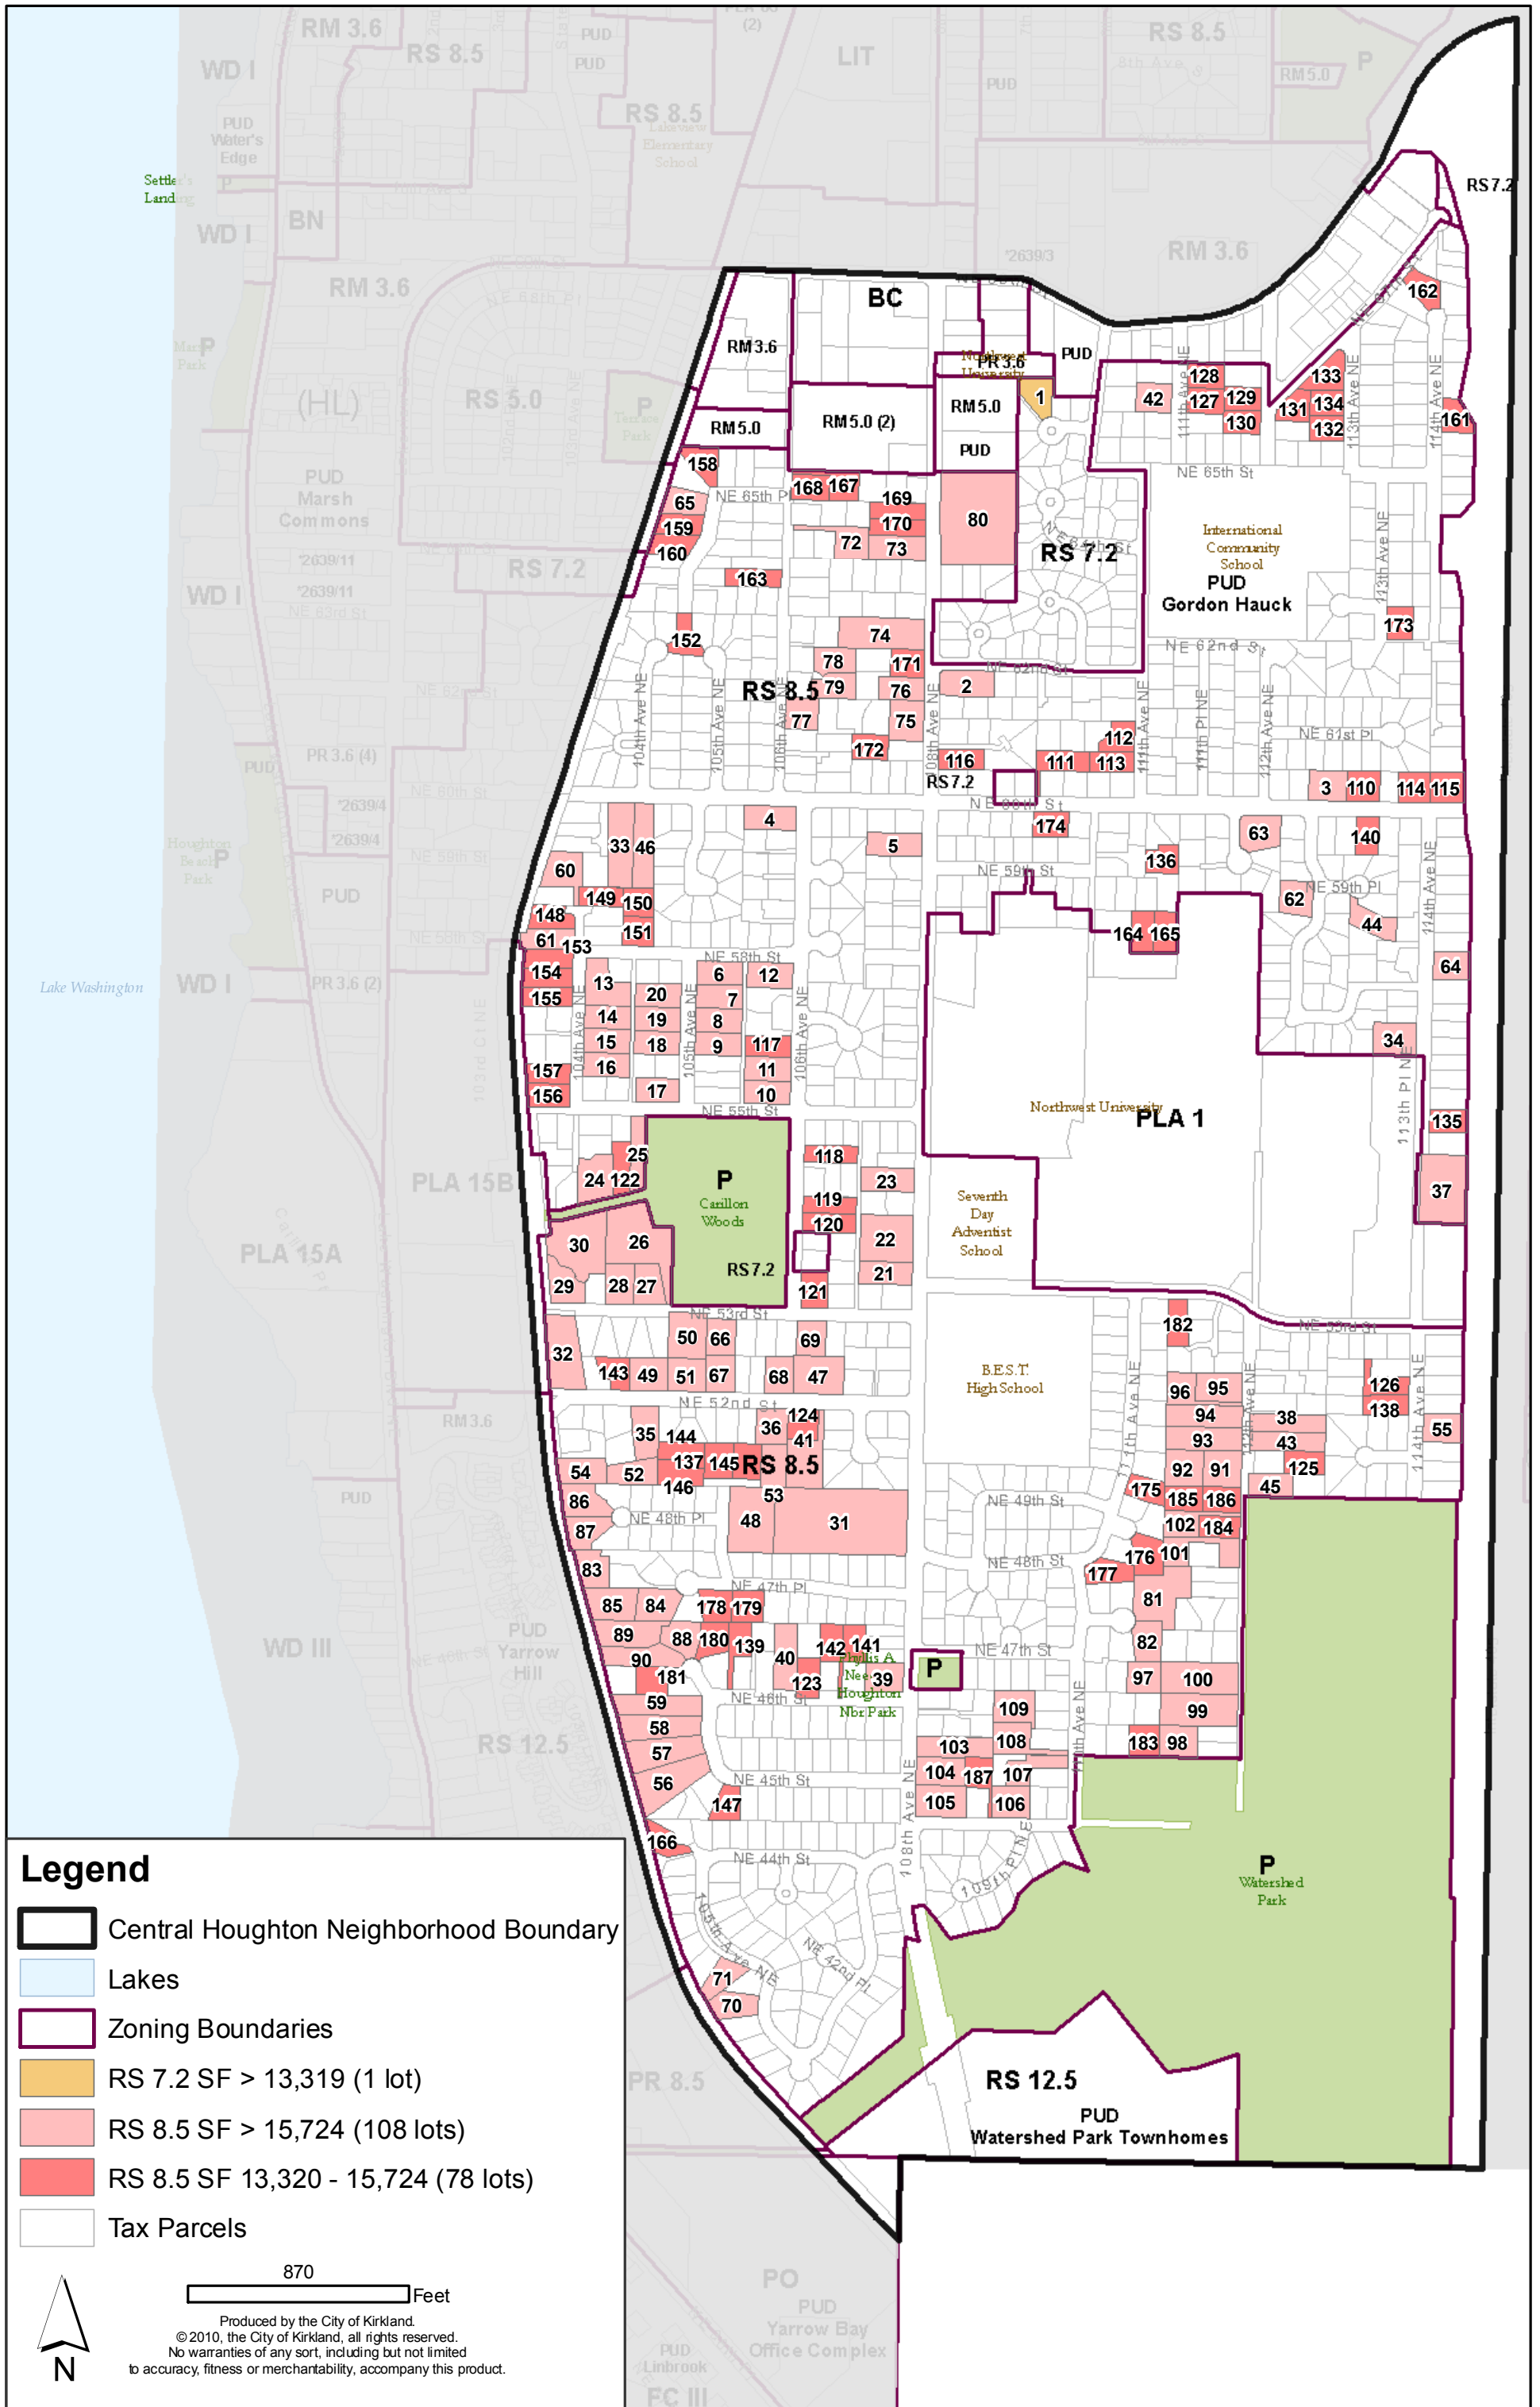

Central Houghton Lots with Further Subdivision Potential

Legend

- Central Houghton Neighborhood Boundary
- Lakes
- Zoning Boundaries
- RS 7.2 SF > 13,319 (1 lot)
- RS 8.5 SF > 15,724 (108 lots)
- RS 8.5 SF 13,320 - 15,724 (78 lots)
- Tax Parcels