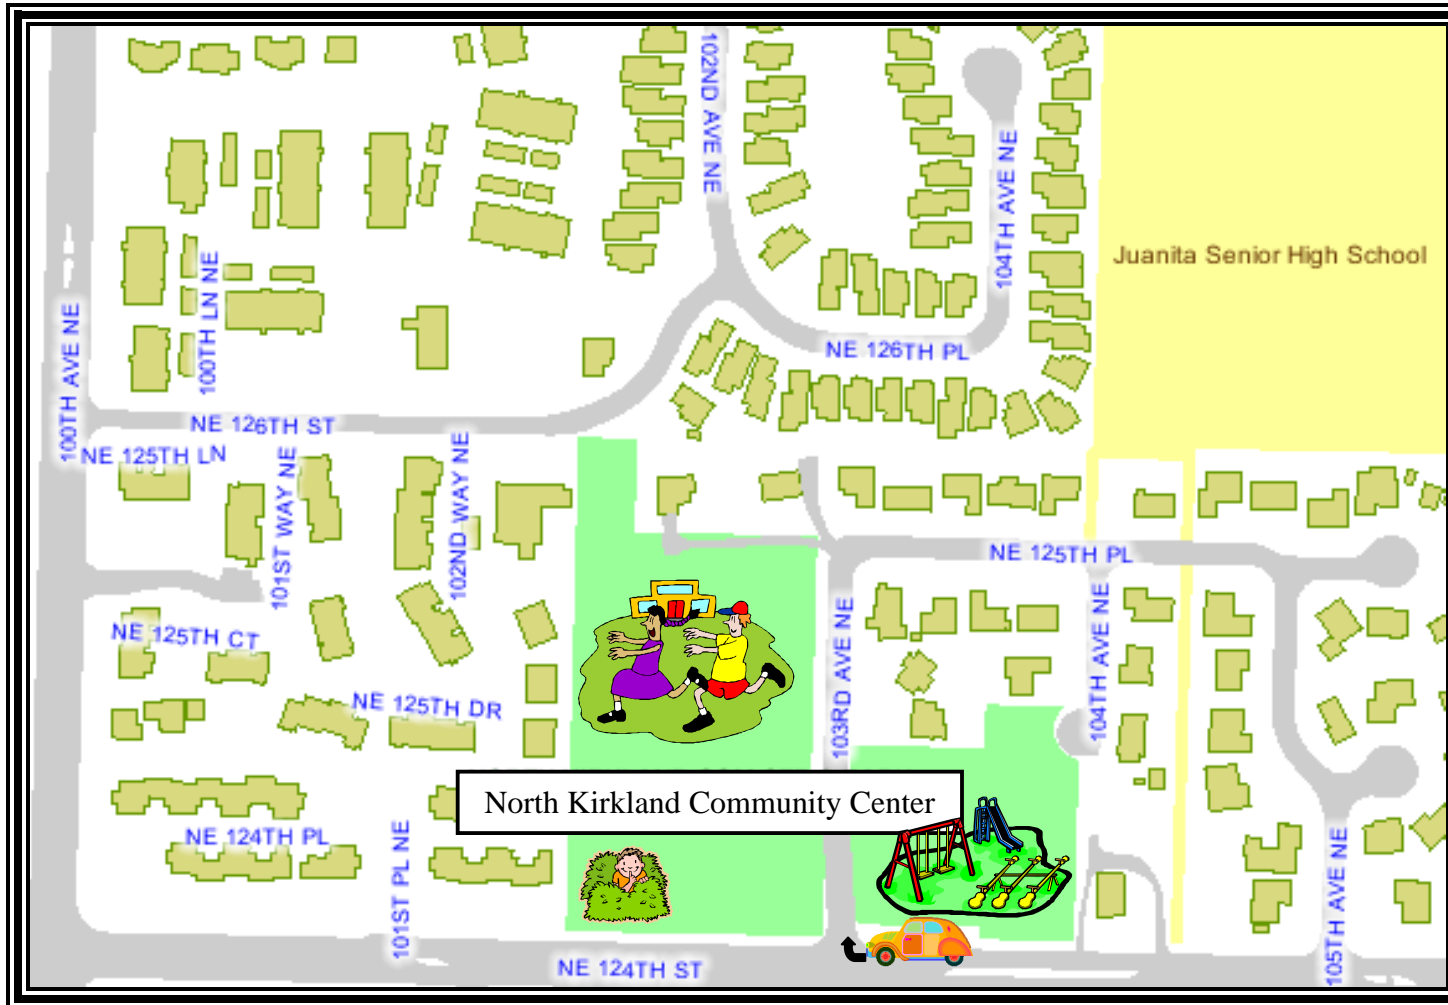

# CITY OF KIRKLAND PARKS AND COMMUNITY SERVICES

TO REACH NKCC FROM 1-405 NORTHBOUND:

Take Exit 20B, follow the signs to NE 124<sup>th</sup> Street.

Turn left on to NE 124<sup>th</sup> Street.

Go west toward Lake Washington.

Turn right on to 103<sup>rd</sup> Ave NE.

The community center is on the left.

---

TO REACH NKCC FROM 1-405 SOUTHBOUND:

Take Exit 20, turn right on to NE 124<sup>th</sup> Street.

Go west toward Lake Washington.

Turn right on to 103<sup>rd</sup> Ave NE.

The community center is on the left.

NORTH KIRKLAND COMMUNITY CENTER - 12421 103<sup>RD</sup> AVE