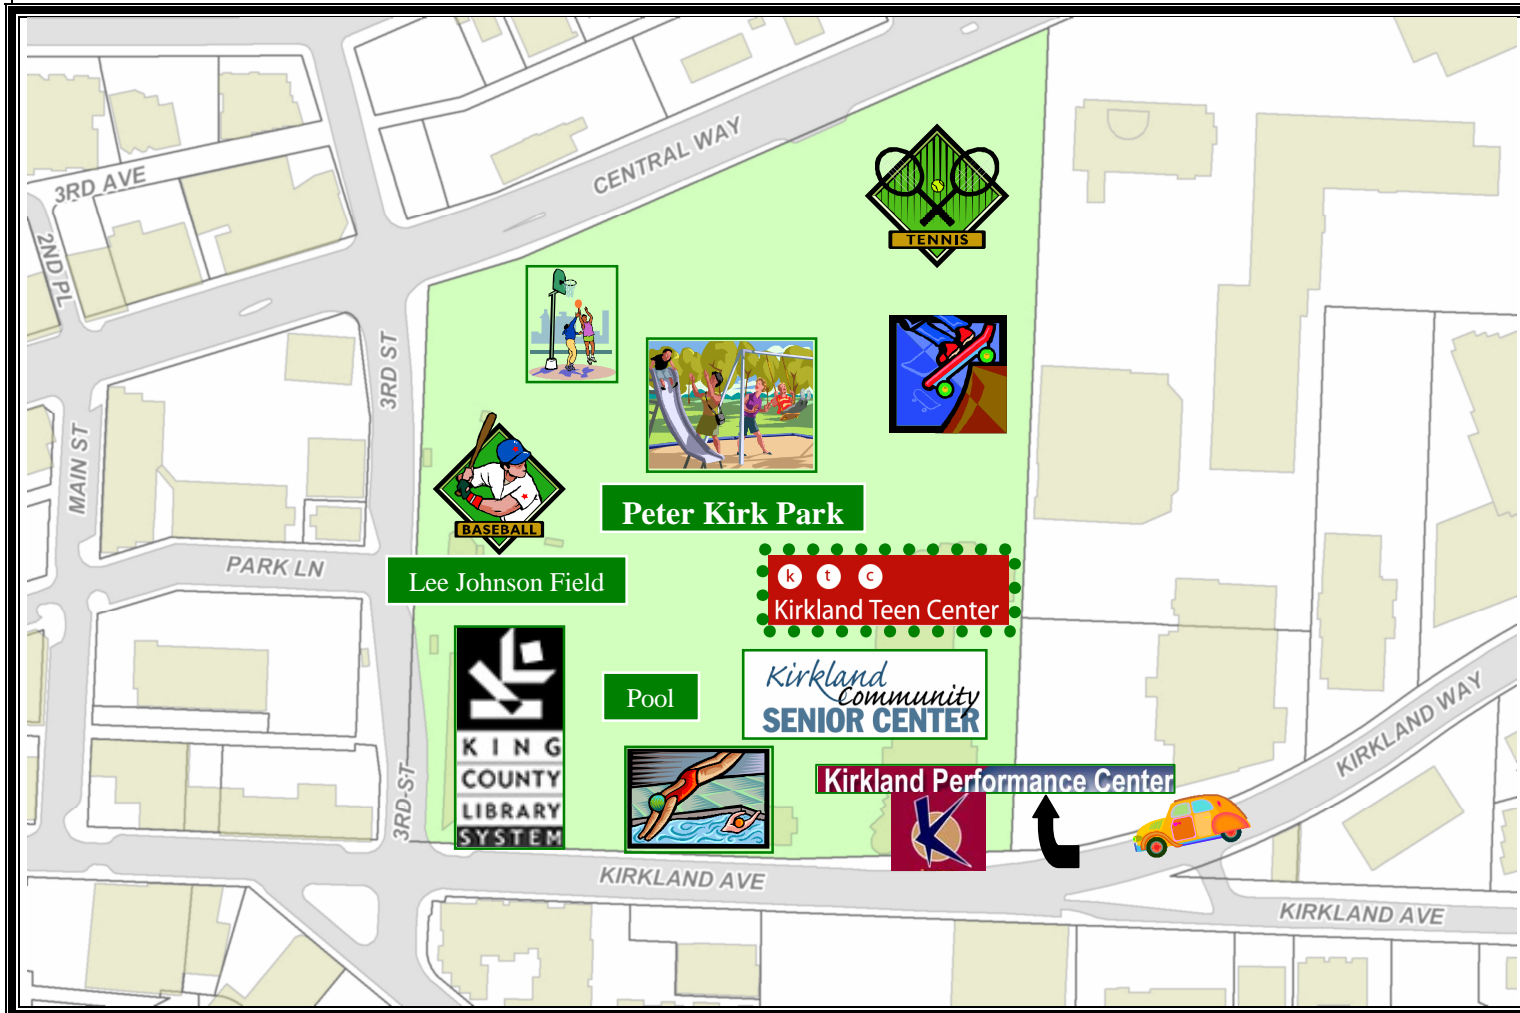

k t c

Kirkland Teen Center

TO REACH THE TEEN CENTER FROM 1-405:

Take Exit 18 and follow the Kirkland signs.

Follow Central Way down hill heading west toward Lake Washington.

Turn left on to 6th Street.

Turn right on to Kirkland Way which will turn into Kirkland Ave.

The teen center is on the right.

Parking: Free four hour parking is available in the Municipal Garage below the Kirkland Library.

KIRKLAND TEEN CENTER – 348 KIRKLAND AVENUE